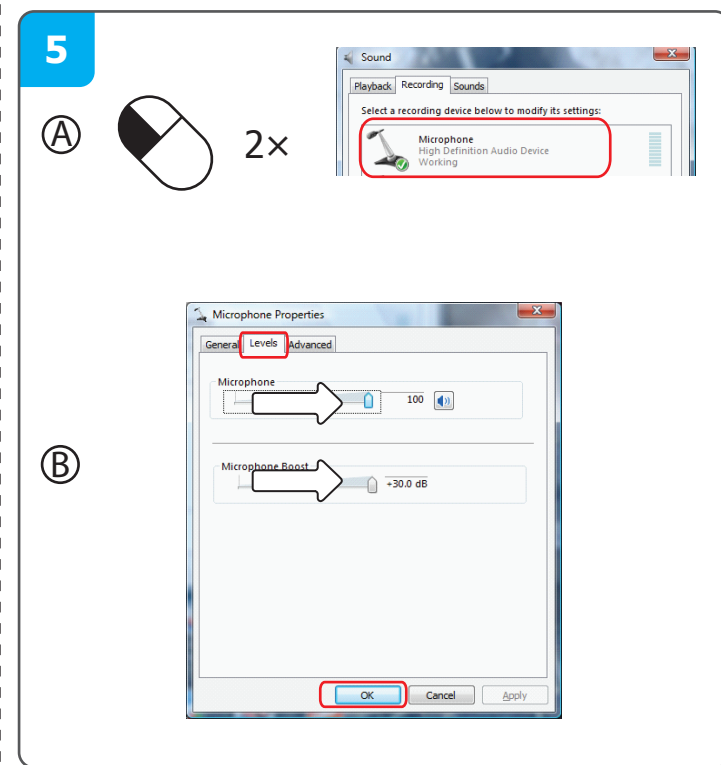

quick installation guide

comfort headset

31009

6

Windows XP

Open Volume Control
Adjust Audio Properties

7

Sounds and Audio Devices Properties