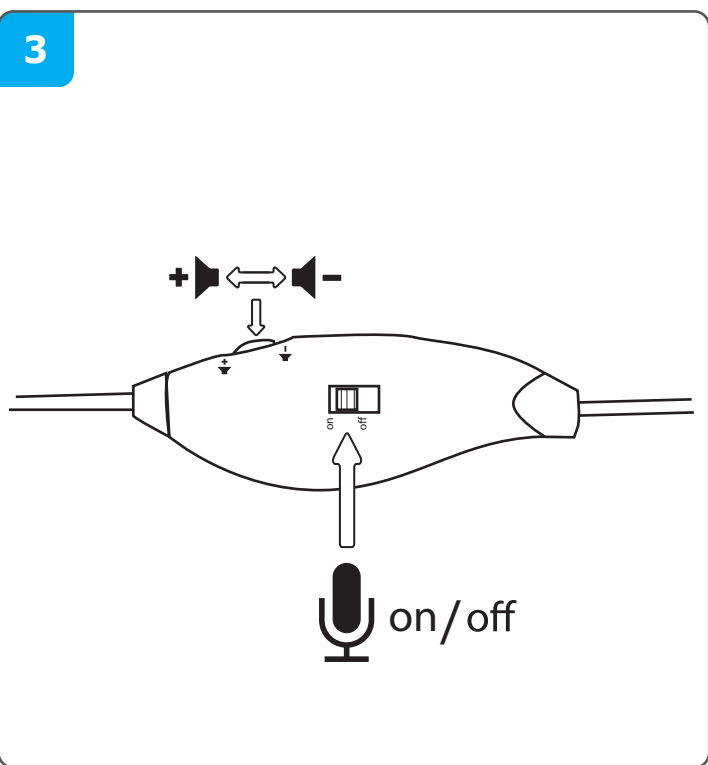

quick installation guide

comfort headset

31009