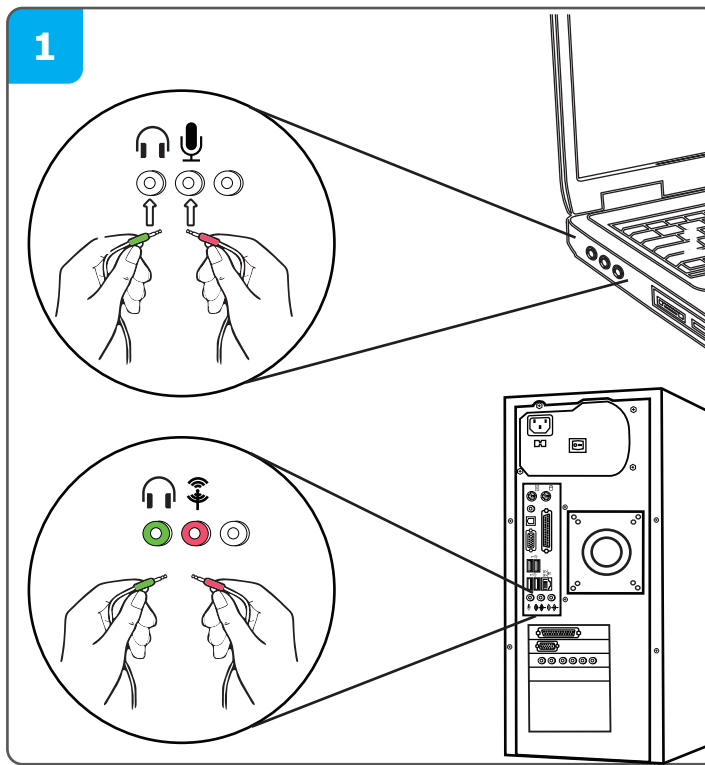

quick installation guide

comfort headset

31009

6

Windows XP

Open Volume Control
Adjust Audio Properties

7

Sounds and Audio Devices Properties

Volume Sounds Audio **Voice** Hardware

Realtek AC97 Audio

Device volume

Low High

Mute
 Place volume icon in the taskbar

Advanced...

Speaker settings

Use the settings below to change individual speaker volume and other settings.

Volume: Volume: Volume:

Select Select Select

Advanced

Realtek AC97 Audio

11

Advanced Controls for Microphone

These settings can be used to make fine adjustments to your audio.

Tone Controls

These settings control how the tone of your audio sounds.

Bass: Low High

Treble: Low High

Other Controls

These settings make other changes to how your audio sounds. See your hardware documentation for details.