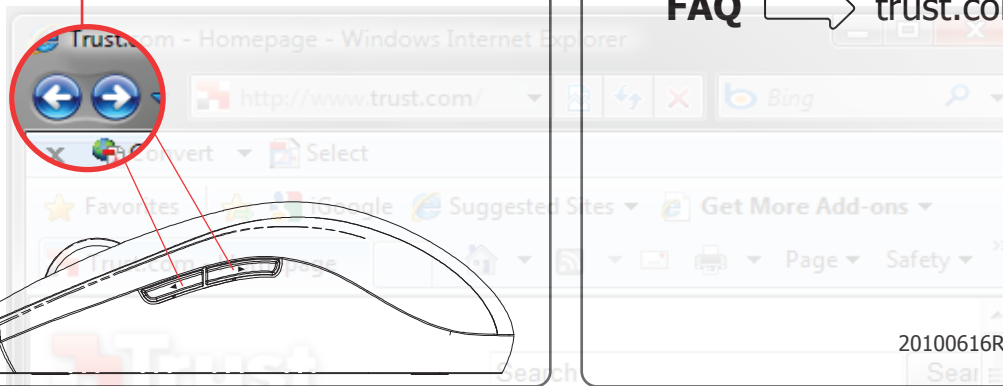

Trust

quick installation guide

wireless mouse

31006

1

2

3

5 sec.

4

?

FAQ → trust.com/31006/faq