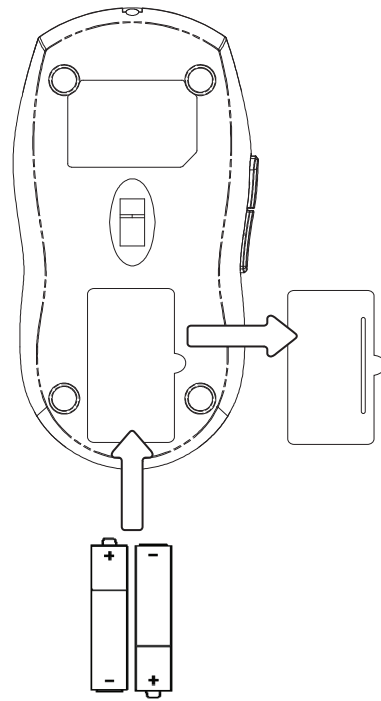

Trust

quick installation guide

wireless mouse

31006

1

2

3

5 sec.