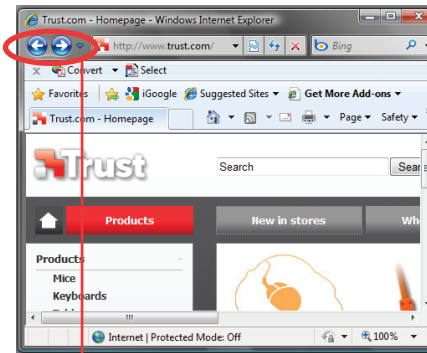

Trust

quick installation guide

wireless mouse

31006

1

2

3

5 sec.

4

?

FAQ → trust.com/31006/faq