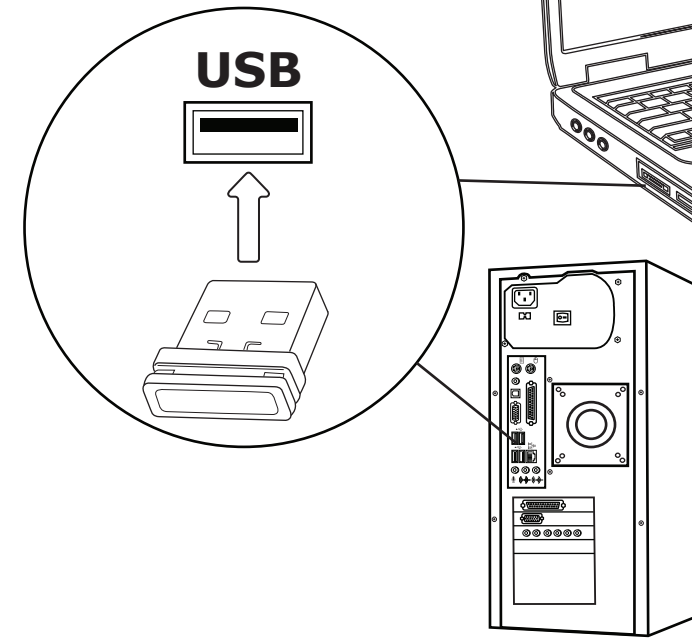

Trust

quick installation guide

wireless mouse

31006

1

2

3

5 sec.