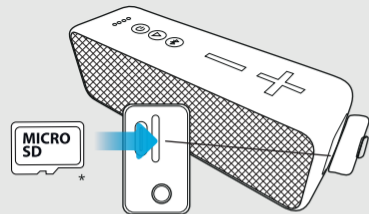

4

32GB | FAT 32 | MP3

*not included

5

input

**1x****1x**

L stereo R

**FAQ**
WWW.TRUST.COM/23825/FAQ