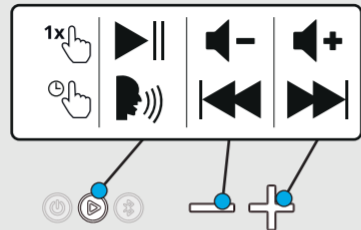

4

32GB | FAT 32 | MP3

*not included

5

input

**1x****1x**

L stereo R

**FAQ**
WWW.TRUST.COM/23825/FAQ