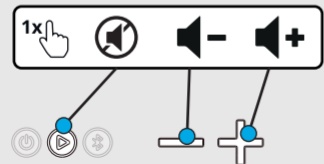

4

32GB | FAT 32 | MP3

*not included

5

input

**1x****1x**

L stereo R

**FAQ**
WWW.TRUST.COM/23825/FAQ