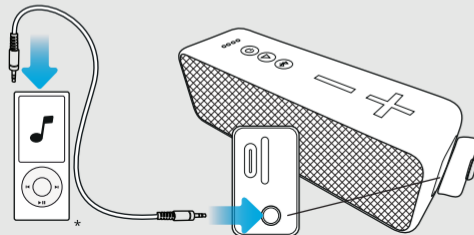

4

32GB | FAT 32 | MP3

*not included

5

input

**1x****1x**

L stereo R

**FAQ**
WWW.TRUST.COM/23825/FAQ