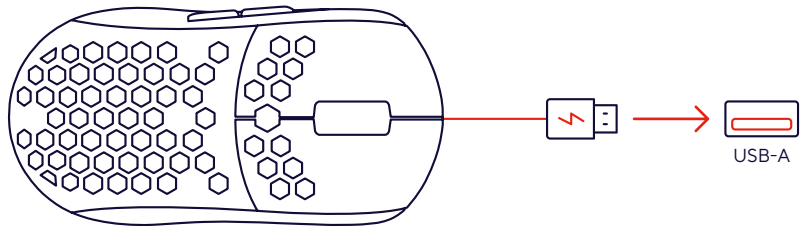

1.

2.

SOFTWARE

DOWNLOAD SOFTWARE (MANUAL) AT:
www.trust.com/23758/download