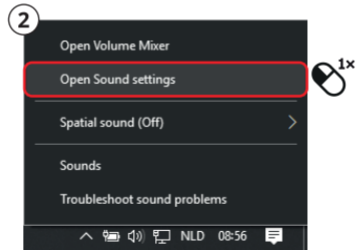

1.

2. Windows 10

Sound

- 3
- Speakers (USB PnP Sound Device)
 - Speakers / Headphones (Realtek Audio)

Some apps are using custom output settings. You can personalize these in app volume and device preferences below.