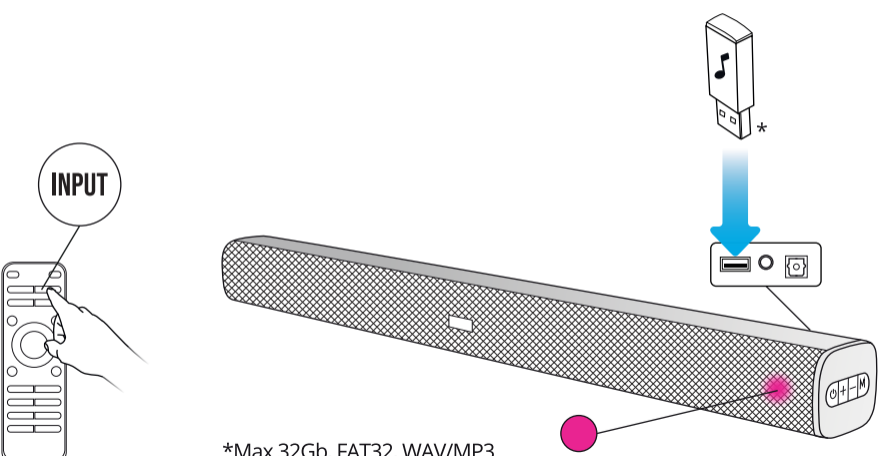

5

*Max 32Gb, FAT32, WAV/MP3

6

ECO

FAQ

www.trust.com/23031/faq

©10-07-2018 Trust International B.V. - All rights reserved | Laan van Barcelona 600, 3317DD, Dordrecht, NL

ALL-ROUND SOUNDBAR