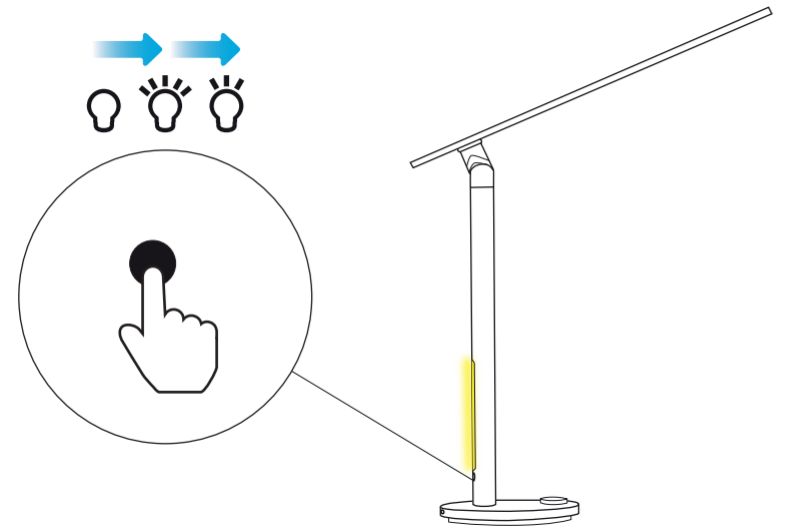

4

5

FAQ

www.trust.com/22792/faq

©17-04-2018 Trust International B.V. - All rights reserved | Laan van Barcelona 600, 3317DD, Dordrecht, NL

Trust

ERGONOMIC TASK LAMP

with dual lighting