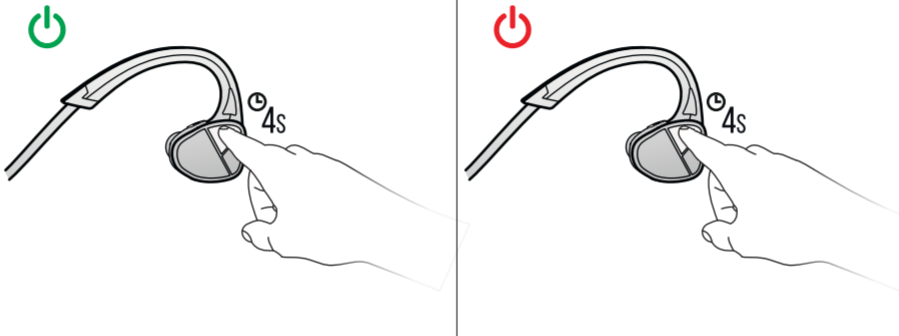

4

5

FAQ

WWW.TRUST.COM/22501/FAQ

TRUST INTERNATIONAL BV - LAAN VAN BARCELONA 600 - 3317DD, DORDRECHT, NL

©05-08-2017 TRUST ALL RIGHTS RESERVED.

Trust
URBAN

User Guide
Bedienungsanleitung
Mode d'emploi
Gebruikershandleiding
Manuale utente
Manual del usuario
Guia do utilizador
Brukerveiledning
Bruksanvisning
Käyttöopas
Brugsvejledning
Instrukcja obsługi
Návod k použití
Návod na používanie
Használati útmutató
Manual de utilizare
Ръководство за потребителя
Ευχειρίδιο χρήσης
Kullanıcı kılavuzu
Руководство пользователя
Uporabniški priručnik
Korisnički priručnik
Guia do usuário
Посібник користувача

Bluetooth
WIRELESS
SPORTS EARPHONES
NECKBAND STYLE

VELO