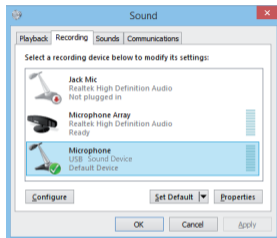

3. Installation - Windows 7/8/10

Frequently asked questions www.trust.com/22487/faq

©15-05-2017 Trust International B.V. - All rights reserved | Laan van Barcelona 600, 3317DD, Dordrecht, NL

Trust

USB clip-on
MICROPHONE