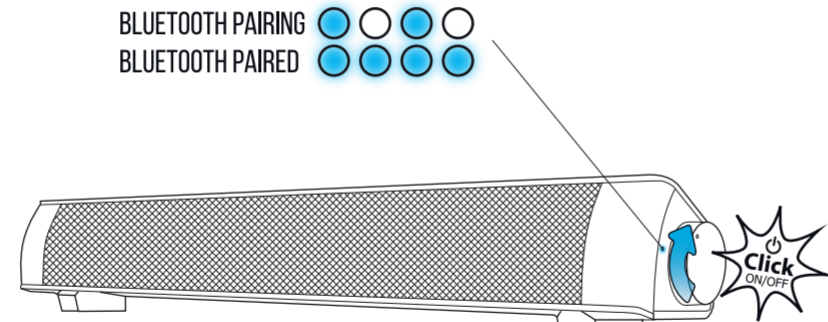

1. Charge Speaker

* not included

2. Wireless Setup 1/2

3. Wireless Setup 2/2

Wireless Troubleshoot

* not included

4. Wireless Playback

* not included