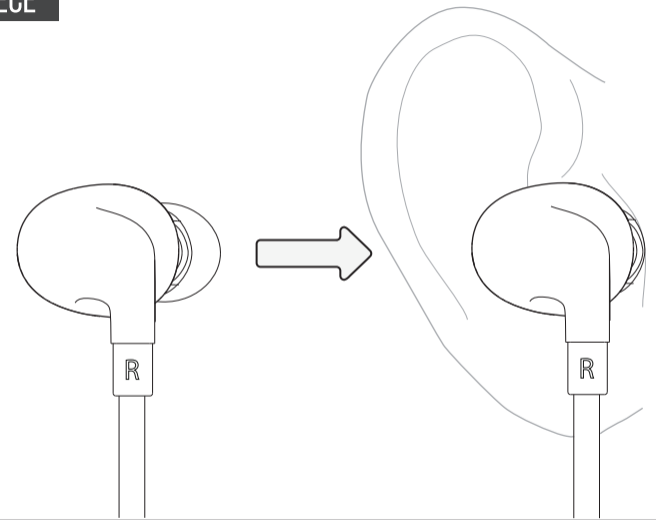

7. TURN HEADPHONE OFF

3 SEC

Headphone Off

FAQ

FREQUENTLY ASKED QUESTIONS
WWW.TRUST.COM/21844/FAQ

Trust International BV - Laan van Barcelona 600 - 3317DD, Dordrecht, NL

©10-03-2017 Trust All rights reserved.

USER GUIDE
WIRELESS HEADSET

1. CHARGING

2. EARPIECE

3. WIRELESS SETUP 1/2

4. WIRELESS SETUP 2/2