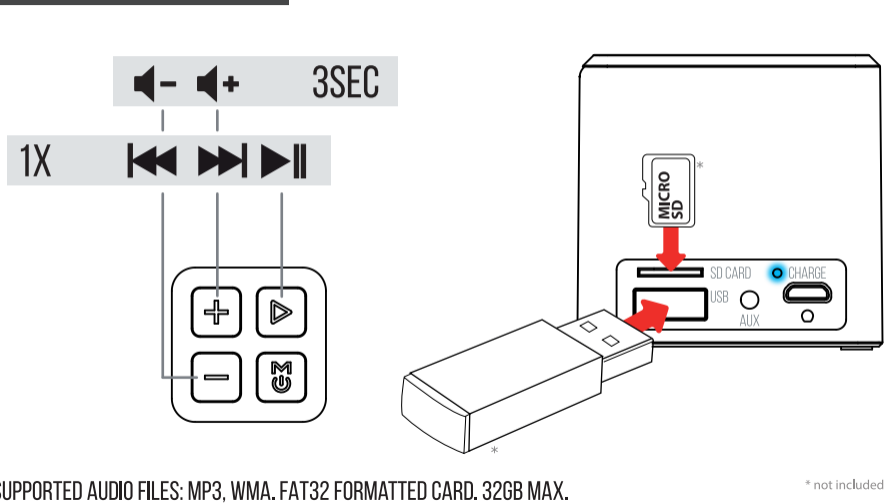

5. WIRED SETUP

6. PLAY USB OR SD CARD

SUPPORTED AUDIO FILES: MP3, WMA. FAT32 FORMATTED CARD. 32GB MAX.

7. PHONE CALL

FAQ/TROUBLESHOOTING

FREQUENTLY ASKED QUESTIONS: WWW.TRUST.COM/21715/FAQ

Trust
URBAN

USER GUIDE
WIRELESS SPEAKER

1. CHARGE SPEAKER

* not included

2. WIRELESS SETUP 1/2

* not included

3. WIRELESS SETUP 2/2

* not included

4. PLAY MUSIC WIRELESS