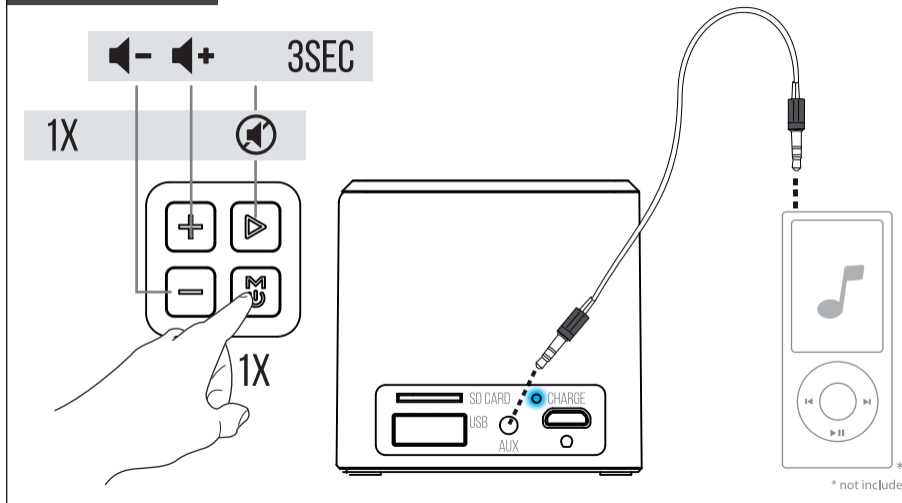

5. WIRED SETUP

6. PLAY USB OR SD CARD

SUPPORTED AUDIO FILES: MP3, WMA. FAT32 FORMATTED CARD. 32GB MAX.

7. PHONE CALL

FAQ/TROUBLESHOOTING

FREQUENTLY ASKED QUESTIONS: WWW.TRUST.COM/21715/FAQ

Trust
URBAN

USER GUIDE
WIRELESS SPEAKER

1. CHARGE SPEAKER

* not included

2. WIRELESS SETUP 1/2

* not included

3. WIRELESS SETUP 2/2

* not included

4. PLAY MUSIC WIRELESS