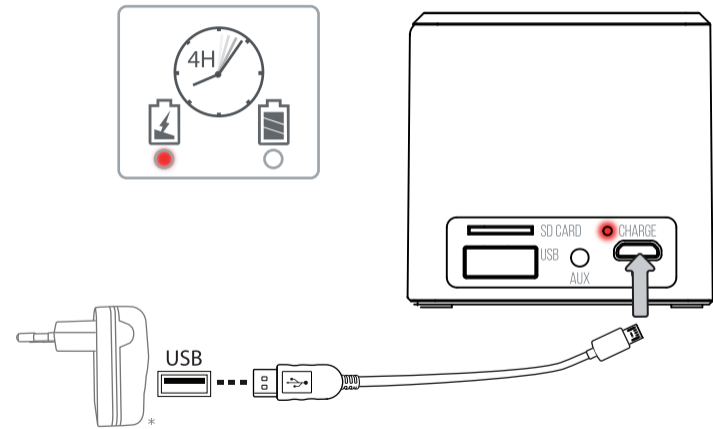

5. WIRED SETUP

6. PLAY USB OR SD CARD

SUPPORTED AUDIO FILES: MP3, WMA. FAT32 FORMATTED CARD. 32GB MAX.

7. PHONE CALL

FAQ/TROUBLESHOOTING

FREQUENTLY ASKED QUESTIONS: WWW.TRUST.COM/21715/FAQ

Trust
URBAN

USER GUIDE
WIRELESS SPEAKER

1. CHARGE SPEAKER

* not included

2. WIRELESS SETUP 1/2

* not included

3. WIRELESS SETUP 2/2

* not included

4. PLAY MUSIC WIRELESS