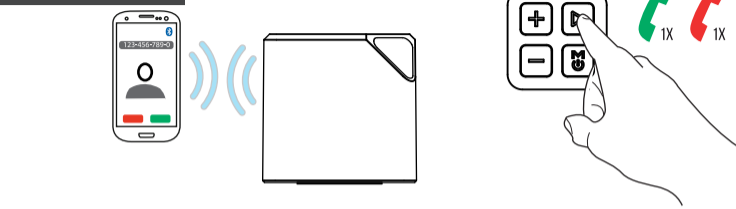

5. WIRED SETUP

6. PLAY USB OR SD CARD

SUPPORTED AUDIO FILES: MP3, WMA. FAT32 FORMATTED CARD. 32GB MAX.

7. PHONE CALL

FAQ/TROUBLESHOOTING

FREQUENTLY ASKED QUESTIONS: WWW.TRUST.COM/21715/FAQ

Trust
URBAN

USER GUIDE
WIRELESS SPEAKER

1. CHARGE SPEAKER

* not included

2. WIRELESS SETUP 1/2

* not included

3. WIRELESS SETUP 2/2

* not included

4. PLAY MUSIC WIRELESS