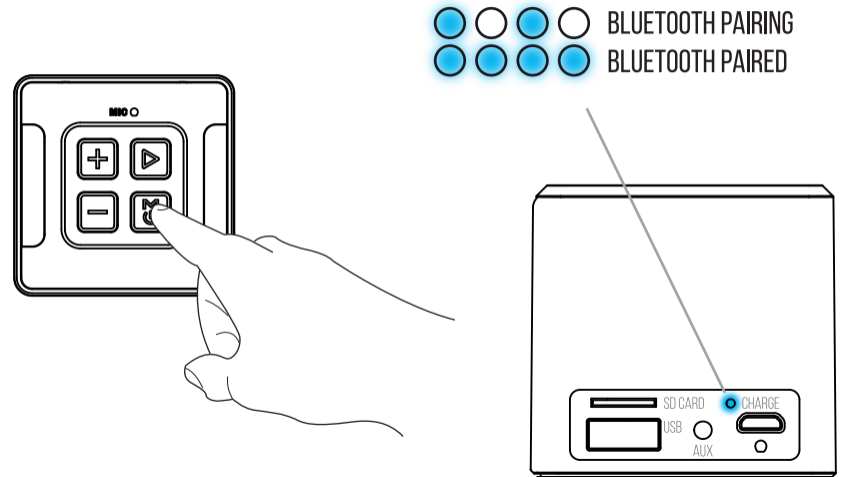

5. WIRED SETUP

6. PLAY USB OR SD CARD

SUPPORTED AUDIO FILES: MP3, WMA. FAT32 FORMATTED CARD. 32GB MAX.

7. PHONE CALL

FAQ/TROUBLESHOOTING

FREQUENTLY ASKED QUESTIONS: WWW.TRUST.COM/21715/FAQ

Trust
URBAN

USER GUIDE
WIRELESS SPEAKER

1. CHARGE SPEAKER

* not included

2. WIRELESS SETUP 1/2

* not included

3. WIRELESS SETUP 2/2

* not included

4. PLAY MUSIC WIRELESS