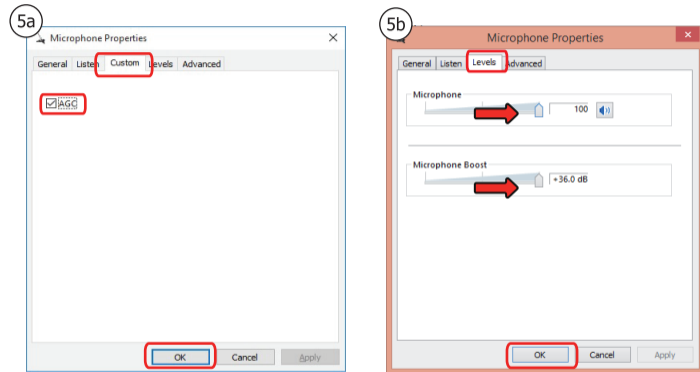

5. Installation - Windows 10/8/7