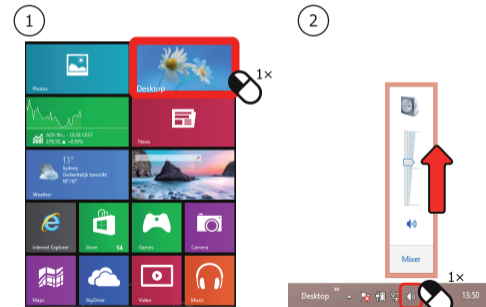

1. Headphone

2. Connection

Option 1: Laptop/Phone

Option 2: Desktop

Option 3: Pro Audio

3. Installation - Windows 10/8/7

Windows 8

Windows 10/7