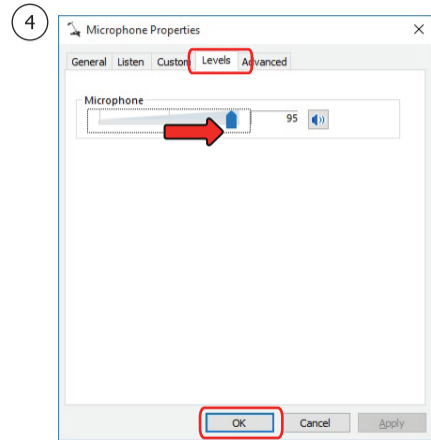

4. Installation - Windows 10/8/7