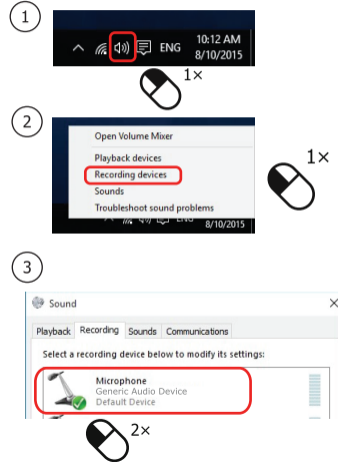

4. Installation - Windows 10/8/7