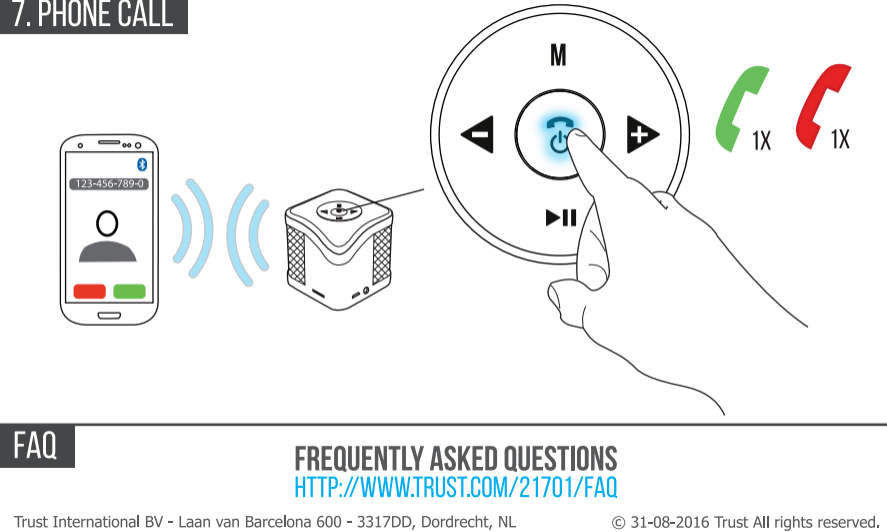

5. WIRED SETUP

6. PLAY SD CARD

7. PHONE CALL

Trust
URBAN

USER GUIDE
WIRELESS SPEAKER

1. CHARGE SPEAKER

* not included

2. WIRELESS SETUP 1/2