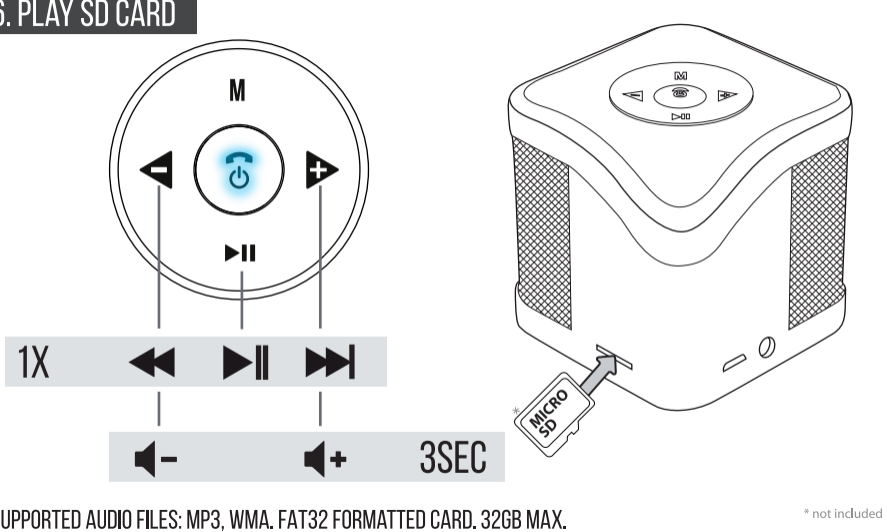

5. WIRED SETUP

6. PLAY SD CARD

7. PHONE CALL

Trust
URBAN

USER GUIDE
WIRELESS SPEAKER

1. CHARGE SPEAKER

* not included

2. WIRELESS SETUP 1/2

3SEC

3. WIRELESS SETUP 2/2

WIRELESS TROUBLESHOOTING

5 sec

* not included

4. PLAY MUSIC WIRELESS