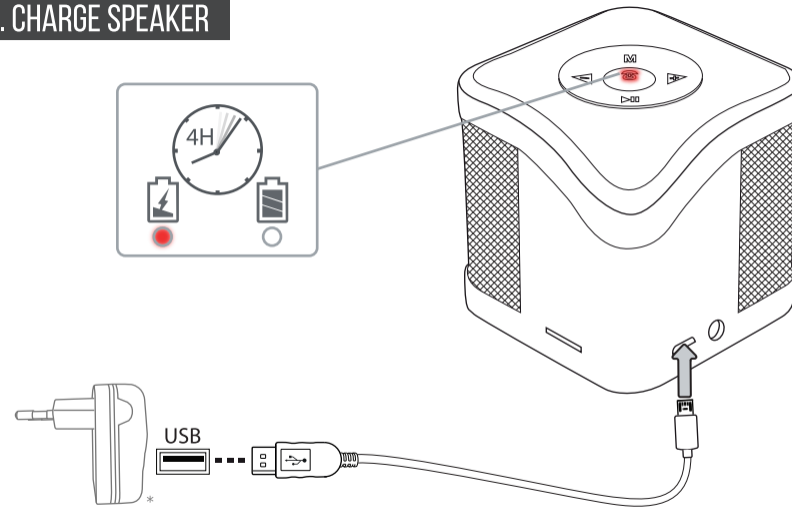

5. WIRED SETUP

6. PLAY SD CARD

7. PHONE CALL

Trust
URBAN

USER GUIDE
WIRELESS SPEAKER

1. CHARGE SPEAKER

* not included

2. WIRELESS SETUP 1/2

3SEC

3. WIRELESS SETUP 2/2

WIRELESS TROUBLESHOOTING

5 sec

* not included

4. PLAY MUSIC WIRELESS