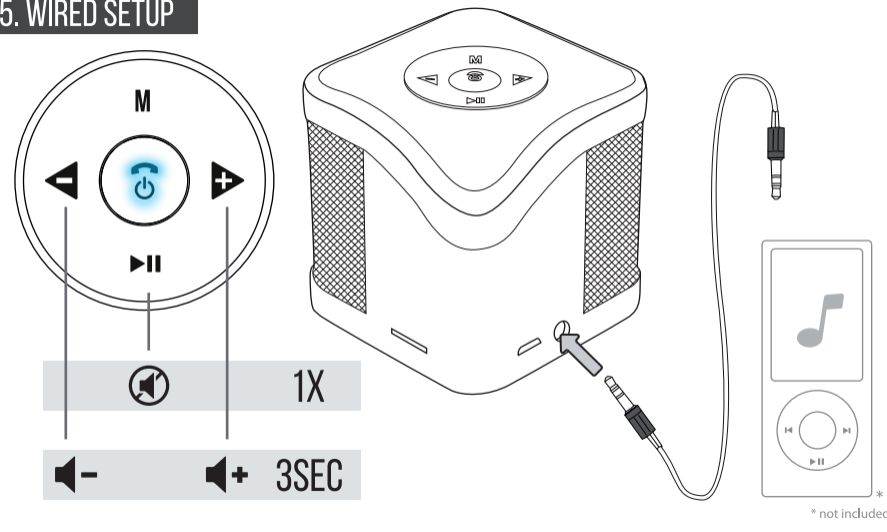

5. WIRED SETUP

6. PLAY SD CARD

7. PHONE CALL

Trust
URBAN

USER GUIDE
WIRELESS SPEAKER

1. CHARGE SPEAKER

* not included

2. WIRELESS SETUP 1/2

3SEC

3. WIRELESS SETUP 2/2

WIRELESS TROUBLESHOOTING

5 sec

* not included

4. PLAY MUSIC WIRELESS