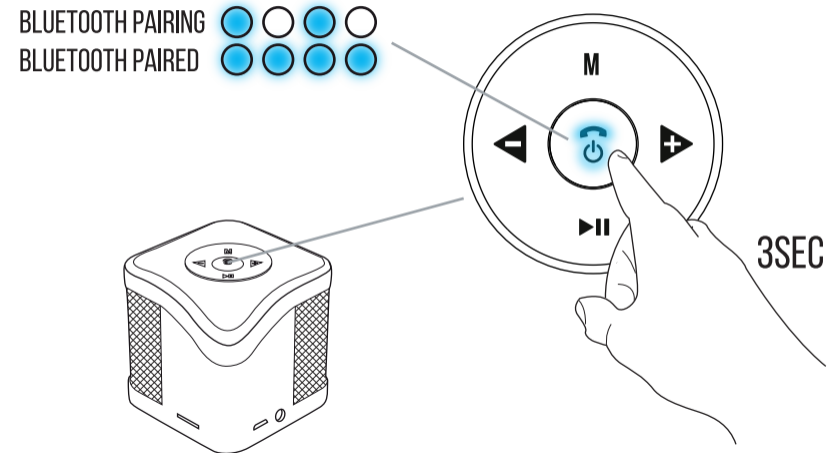

5. WIRED SETUP

6. PLAY SD CARD

7. PHONE CALL

Trust
URBAN

USER GUIDE
WIRELESS SPEAKER

1. CHARGE SPEAKER

* not included

2. WIRELESS SETUP 1/2

3SEC

3. WIRELESS SETUP 2/2

WIRELESS TROUBLESHOOTING

5 sec

* not included

4. PLAY MUSIC WIRELESS