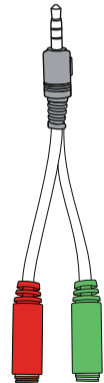

4. Installation - Windows 10/8/7

FAQ

Frequently asked questions
<http://www.trust.com/21675/faq>

Trust

MICROPHONE
for PC & laptop

Quick Installation Guide

1. Setup

2. Connection