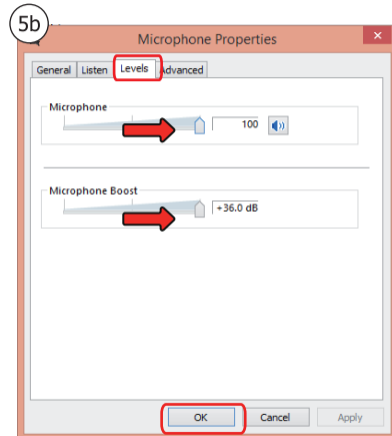

4. Installation - Windows 10/8/7

FAQ

Frequently asked questions
<http://www.trust.com/21675/faq>

Trust

MICROPHONE
for PC & laptop

Quick Installation Guide

1. Setup

2. Connection