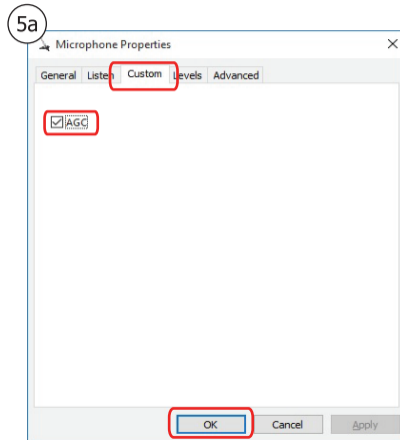

4. Installation - Windows 10/8/7

FAQ

Frequently asked questions
<http://www.trust.com/21675/faq>

Trust

MICROPHONE
for PC & laptop

Quick Installation Guide

1. Setup

2. Connection