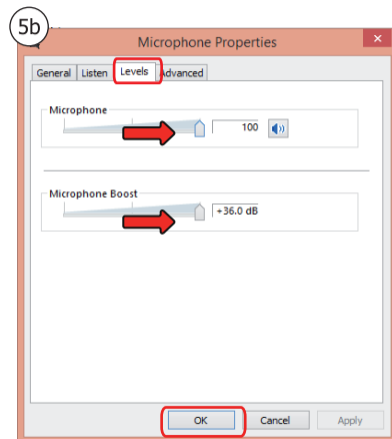

4. Installation - Windows 10/8/7

FAQ

Frequently asked questions
<http://www.trust.com/21673/faq>

Trust

MICROPHONE
for PC & laptop

Quick Installation Guide

1. Setup

2. Connection