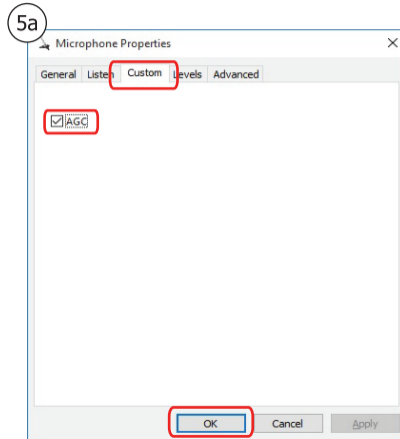

4. Installation - Windows 10/8/7

FAQ

Frequently asked questions
<http://www.trust.com/21673/faq>

Trust

MICROPHONE
for PC & laptop

Quick Installation Guide

1. Setup

2. Connection