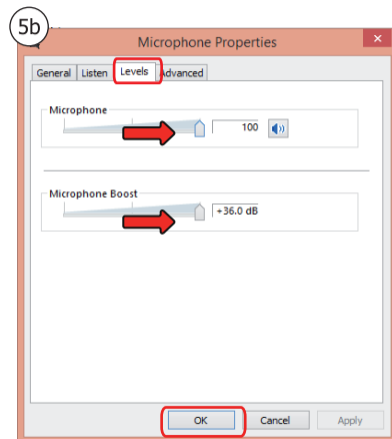

4. Installation - Windows 10/8/7

FAQ

Frequently asked questions
<http://www.trust.com/21670/faq>

Trust

Microphone
for PC & laptop

Quick Installation Guide

1. Setup

2. Connection