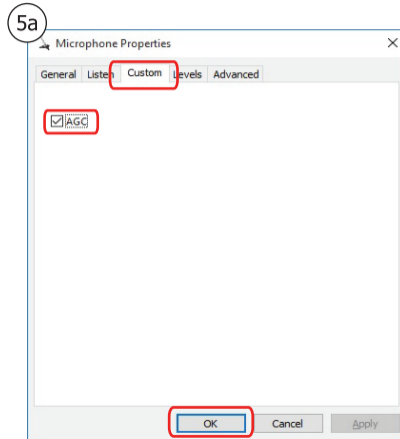

4. Installation - Windows 10/8/7

FAQ

Frequently asked questions
<http://www.trust.com/21670/faq>

Trust

Microphone
for PC & laptop

Quick Installation Guide

1. Setup

2. Connection