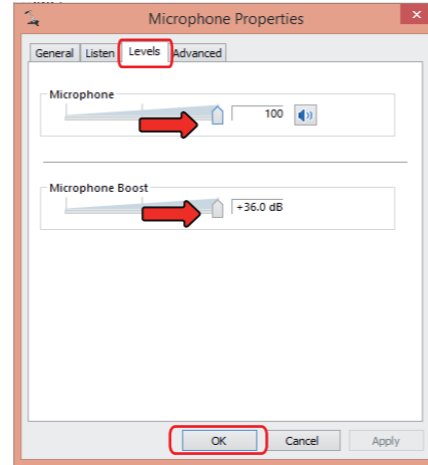

6. Installation - Windows 10