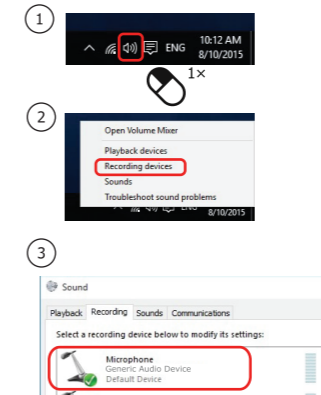

MCP-200 Microphone

1. Installation

2. Installation

3. Installation - Windows 10/8/7/Vista

Windows 8 Start here

Windows 10 / 7 / Vista Start here

4. Installation - Windows 10/8/7/Vista