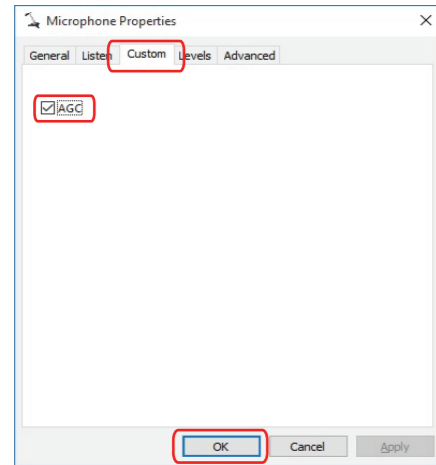

5. Installation - Windows 10/8/7/Vista