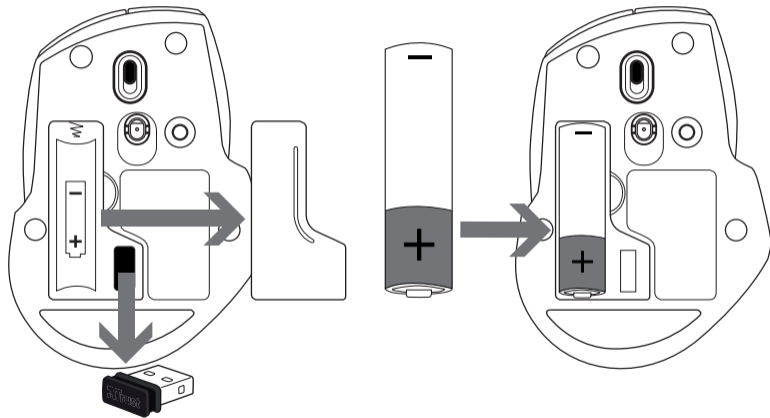

3.

 800 dpi 
 1200 dpi 
 1600 dpi 
    
   
   

Frequently asked questions

<http://www.trust.com/21242/faq>

 Trust

EVO Compact Wireless Mouse

Quick Installation Guide

1.