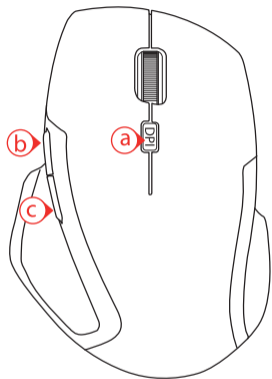

3.

 800 dpi 
 1200 dpi 
 1600 dpi 
    
   
   

Frequently asked questions

<http://www.trust.com/21242/faq>

 Trust

EVO Compact Wireless Mouse

Quick Installation Guide

1.