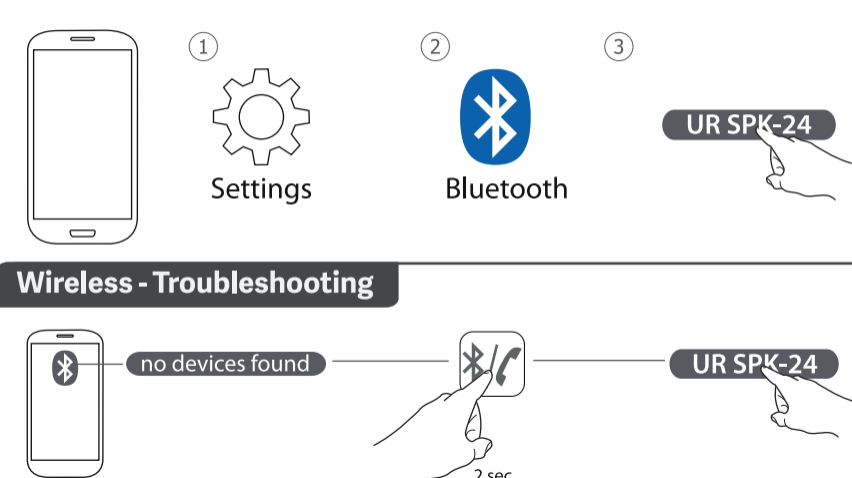

<http://www.trust.com/20889/faq>

Trust International BV, Laan van Barcelona 600 3317DD, Dordrecht (NL)

© 21-07-2014 Trust All rights reserved.

Trust
URBAN

Quick Installation Guide
Veltus - Outdoor speaker

1. Charging

2. Wireless - setup 1/2

3. Wireless - setup 2/2

4. Play music wireless