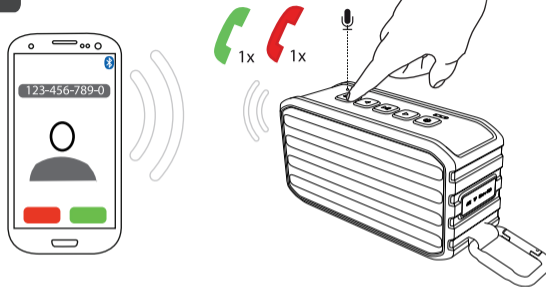

5. Play music SD-card

Supported Filetypes: MP3, WMA, WAV, FLAC, APE
Supported cards: Micro-SD/SDHC Format: FAT32

*not included

6. Wired - setup

7. Phone call

8. Reset speaker

FAQ

Frequently asked questions

1. Charging

2. Wireless - setup 1/2

3. Wireless - setup 2/2

4. Play music wireless