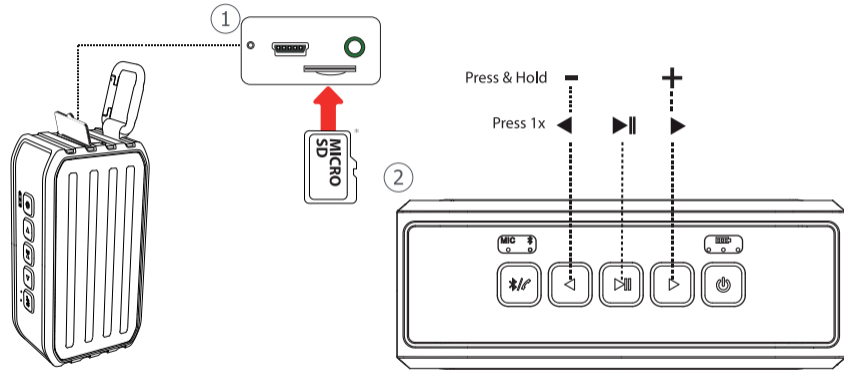

5. Play music SD-card

Supported Filetypes: MP3, WMA, WAV, FLAC, APE
Supported cards: Micro-SD/SDHC Format: FAT32

*not included

6. Wired - setup

7. Phone call

8. Reset speaker

FAQ

Frequently asked questions

1. Charging

2. Wireless - setup 1/2

3. Wireless - setup 2/2

4. Play music wireless