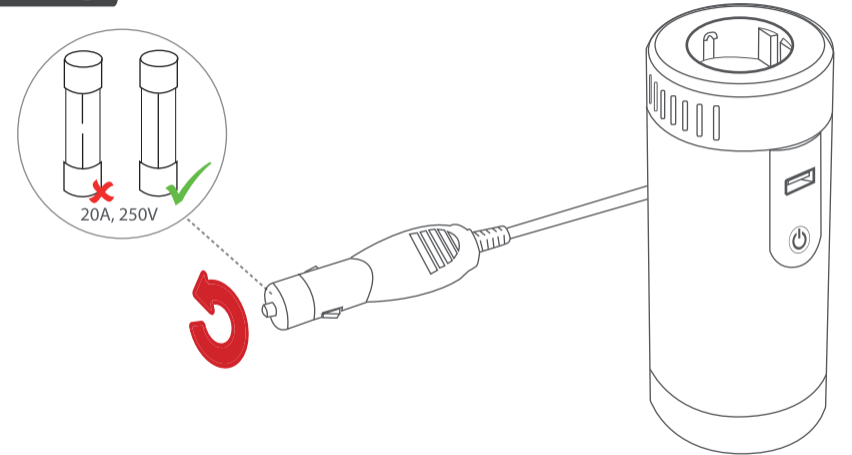

5. FAQ

Frequently asked questions
www.trust.com/20838/faq

Trust International BV, Laan van Barcelona 600 3317DD Dordrecht, NL
© 26-06-2015 Trust International B.V. All rights reserved.