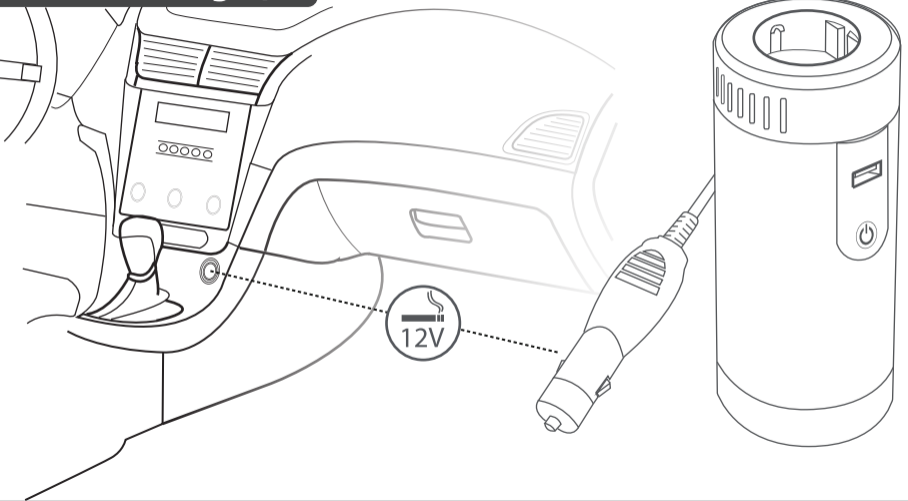

**CAR 230 VOLT
POWER SOCKET**
12V TO 230V POWER INVERTER

1. Connecting 1/2

2. Connecting 2/2

3. Intended use