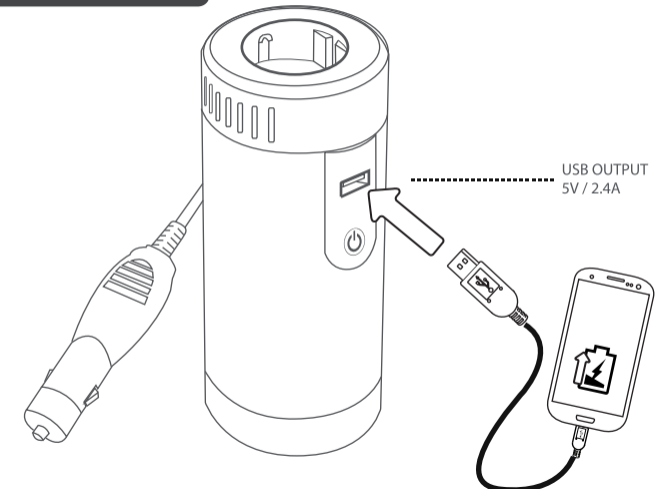

4. Charge your phone