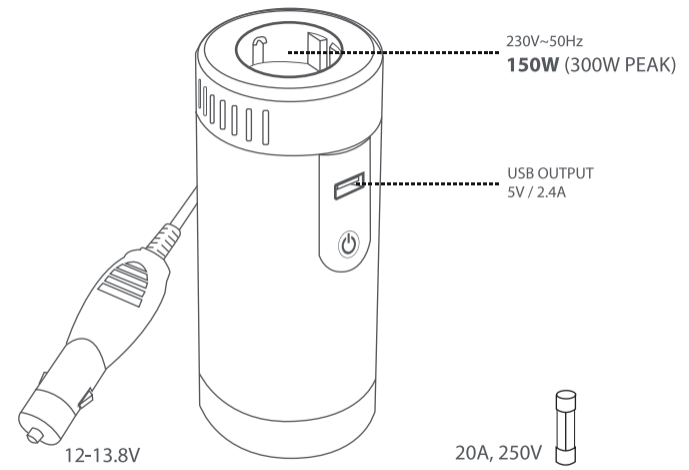

**CAR 230 VOLT
POWER SOCKET**
12V TO 230V POWER INVERTER

1. Connecting 1/2

2. Connecting 2/2

3. Intended use