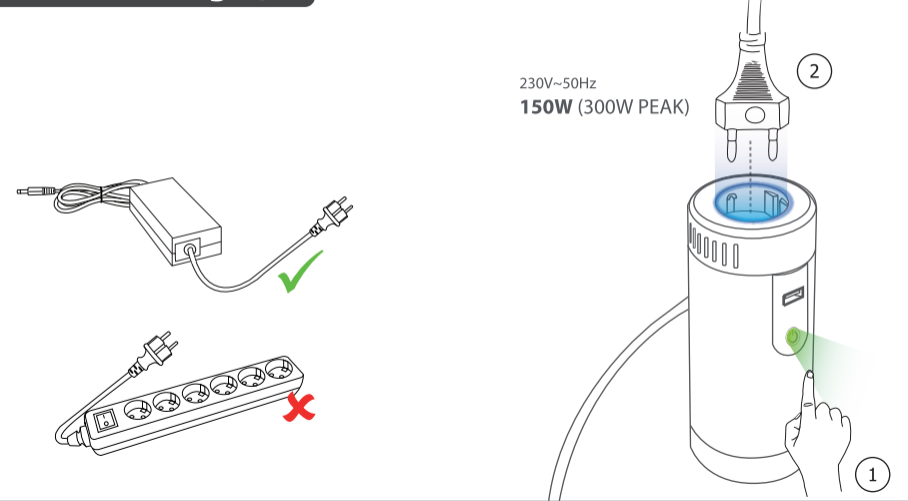

**CAR 230 VOLT
POWER SOCKET**
12V TO 230V POWER INVERTER

1. Connecting 1/2

2. Connecting 2/2

3. Intended use