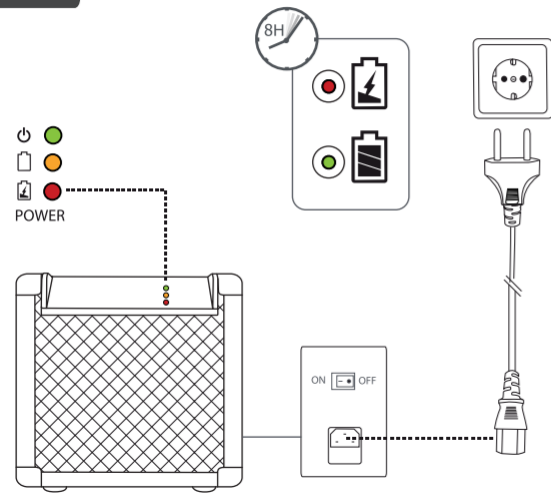

Quick Installation Guide

FIESTA PLUS - Wireless speaker

Charging

Wireless - setup 1/2

Wireless - setup 2/2

Wireless - Troubleshooting

Wireless - play music