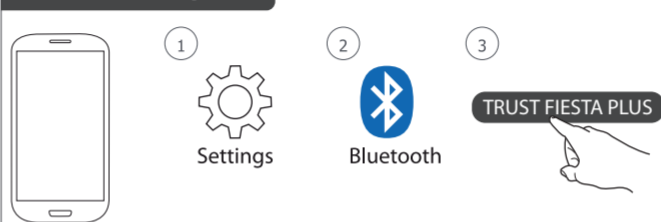

Quick Installation Guide

FIESTA PLUS - Wireless speaker

Charging

Wireless - setup 1/2

Wireless - setup 2/2

Wireless - Troubleshooting

Wireless - play music