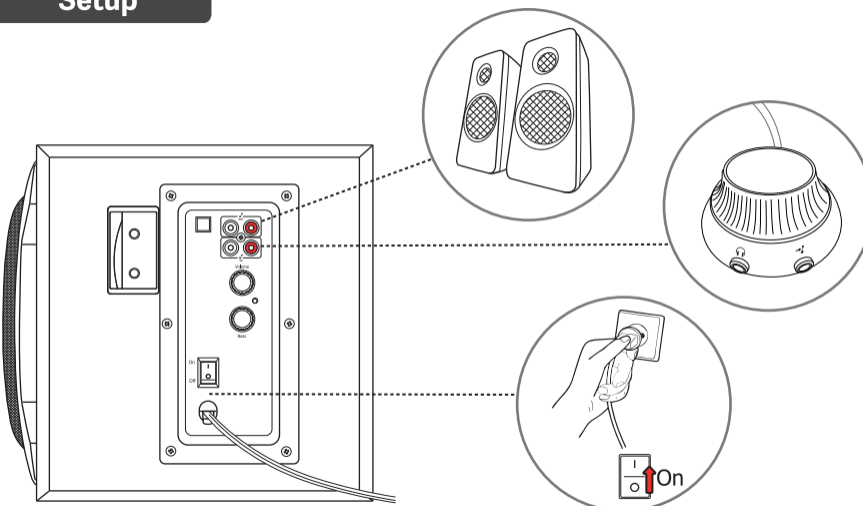

Levels

Power save

Frequently asked questions

www.trust.com/20024/faq

© 11-7-2014 Trust International B.V. All rights reserved.

2.1 Subwoofer speaker set with Bluetooth
TYTAN | high performance sound | wired & wireless connection | for pc, smartphone, tablet, TV

Setup

Wired setup

Wireless setup

Wireless - play music