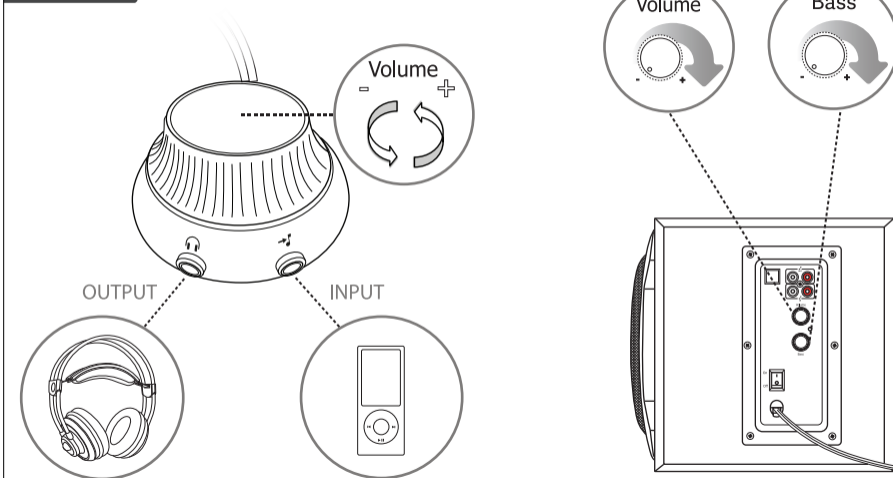

Levels

Power save

Frequently asked questions

www.trust.com/20024/faq

© 11-7-2014 Trust International B.V. All rights reserved.

2.1 Subwoofer speaker set with Bluetooth
TYTAN | high performance sound | wired & wireless connection | for pc, smartphone, tablet, TV

Setup

Wired setup

Wireless setup

Wireless - play music