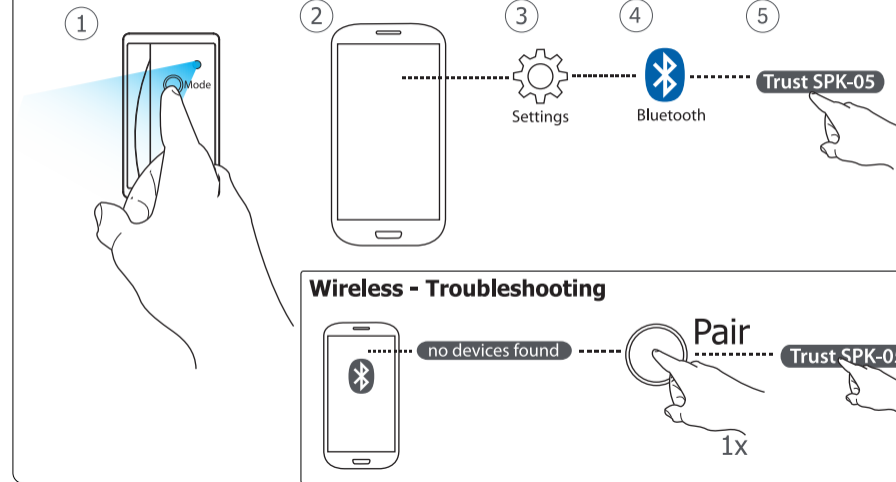

Levels

Power save

Frequently asked questions

www.trust.com/20024/faq

© 11-7-2014 Trust International B.V. All rights reserved.

2.1 Subwoofer speaker set with Bluetooth
TYTAN | high performance sound | wired & wireless connection | for pc, smartphone, tablet, TV

Setup

Wired setup

Wireless setup

Wireless - play music