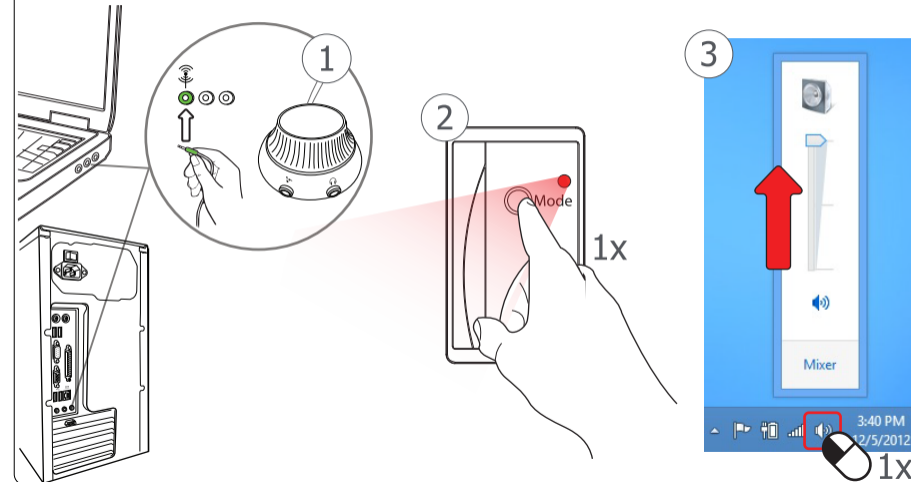

Levels

Power save

Frequently asked questions

www.trust.com/20024/faq

© 11-7-2014 Trust International B.V. All rights reserved.

2.1 Subwoofer speaker set with Bluetooth
TYTAN | high performance sound | wired & wireless connection | for pc, smartphone, tablet, TV

Setup

Wired setup

Wireless setup

Wireless - play music