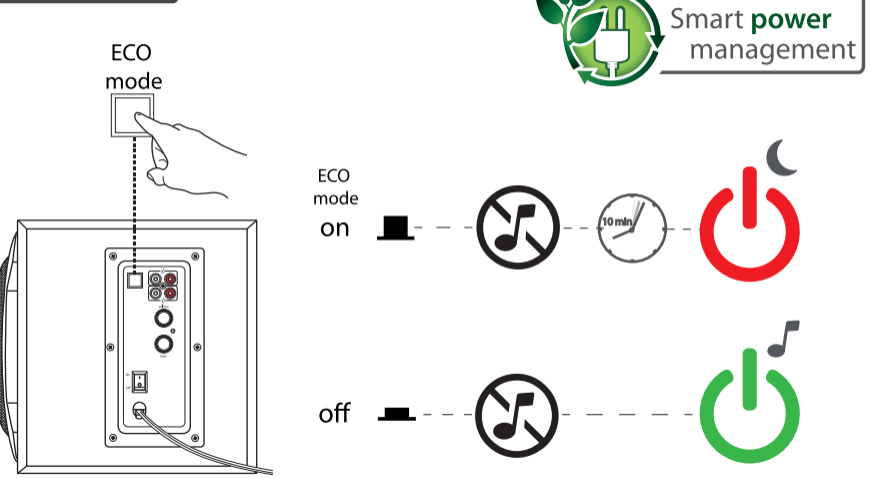

Levels

Power save

Frequently asked questions

www.trust.com/20024/faq

© 11-7-2014 Trust International B.V. All rights reserved.

2.1 Subwoofer speaker set with Bluetooth
TYTAN | high performance sound | wired & wireless connection | for pc, smartphone, tablet, TV

Setup

Wired setup

Wireless setup

Wireless - play music