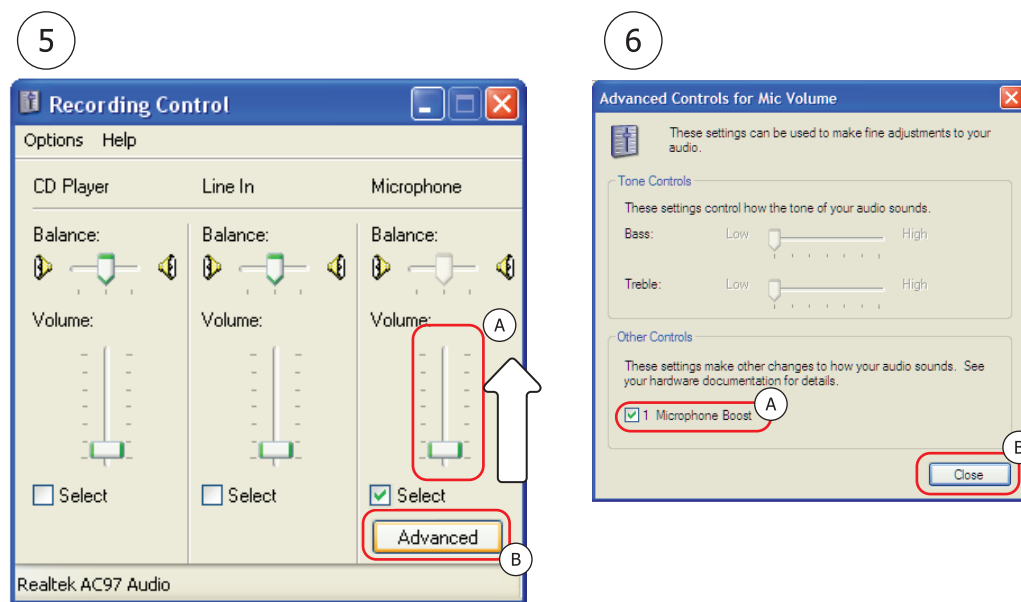

6. Installation - Windows XP