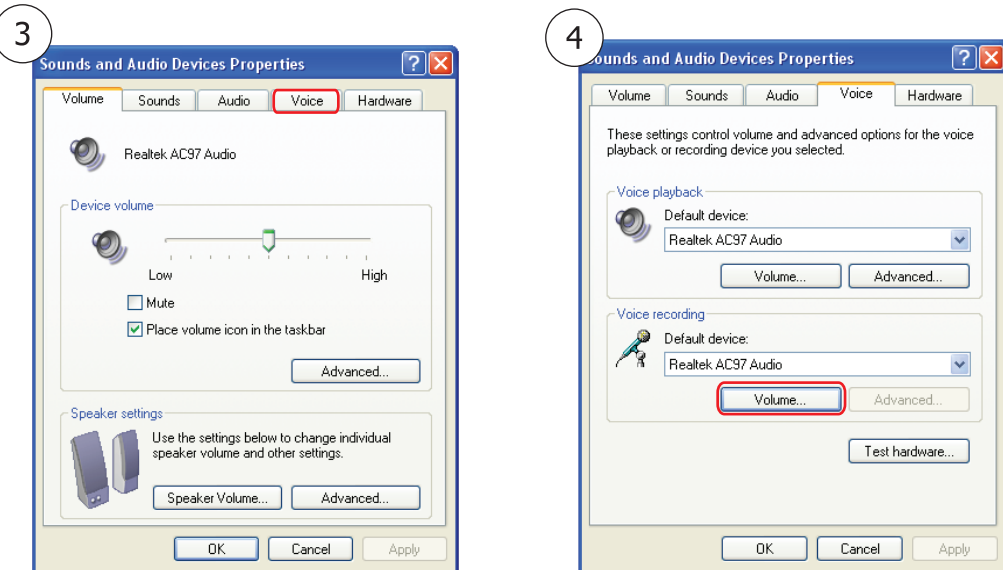

5. Installation - Windows XP