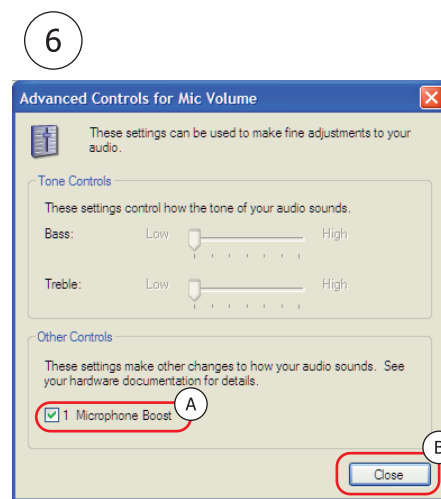

6. Installation - Windows XP