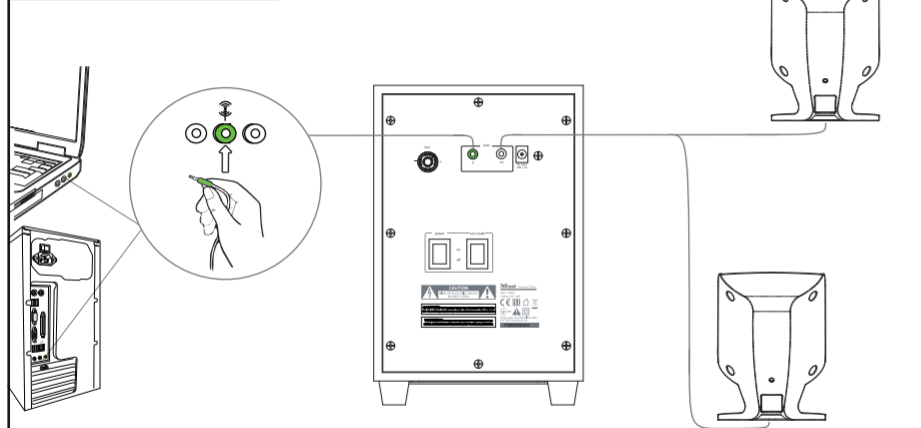

ECO Mode

FAQ

Frequently asked questions

<http://www.trust.com/19832/faq>

Trust

2.1 Speaker set

Talos

Quick Installation Guide

Connecting Audio

Connecting Power

Set Volume/ Bass