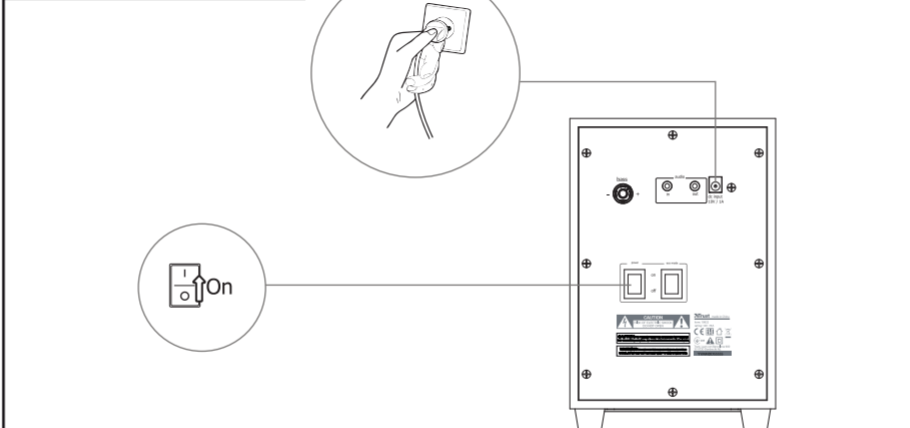

ECO Mode

FAQ

Frequently asked questions

<http://www.trust.com/19832/faq>

Trust

2.1 Speaker set

Talos

Quick Installation Guide

Connecting Audio

Connecting Power

Set Volume/ Bass