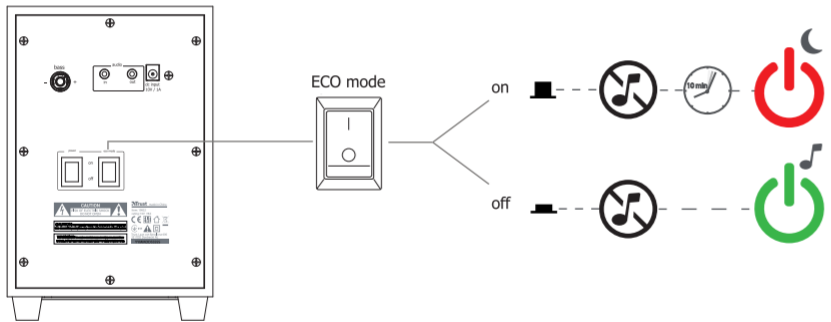

ECO Mode

FAQ

Frequently asked questions

<http://www.trust.com/19832/faq>

Trust

2.1 Speaker set

Talos

Quick Installation Guide

Connecting Audio

Connecting Power

Set Volume/ Bass