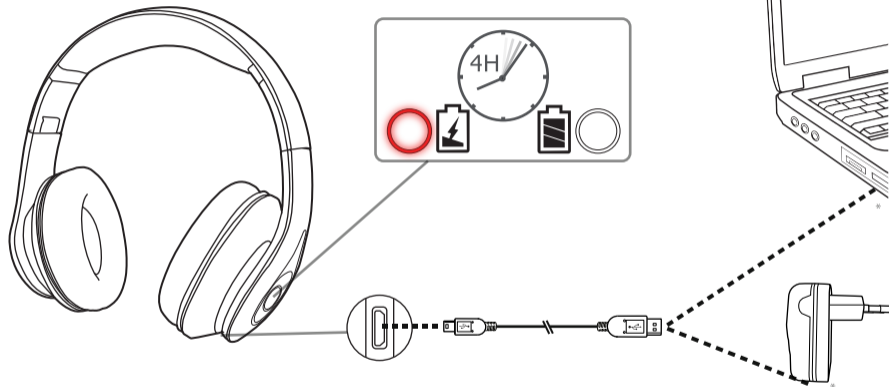

5. WIRELESS PHONE CALL

6. OTHER INPUTS

FAQ

Frequently asked questions

<http://www.trust.com/19708/faq>

Trust
URBAN

USER GUIDE
WIRELESS HEADSET

1. CHARGING

*not included

2. WIRELESS SETUP 1/2

- ①  1 sec. **On**
- ②  3 sec. **Pairing**
- ③  5 sec. **Off**

-  Pairing mode
-  Paired

3. WIRELESS SETUP 2/2

4. WIRELESS - PLAY MUSIC