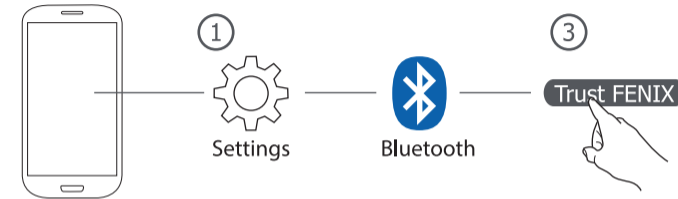

*not included

2. WIRELESS SETUP 1/2

- ①  1 sec. **On**
- ②  3 sec. **Pairing**
- ③  5 sec. **Off**

-  Pairing mode
-  Paired

3. WIRELESS SETUP 2/2

4. WIRELESS - PLAY MUSIC