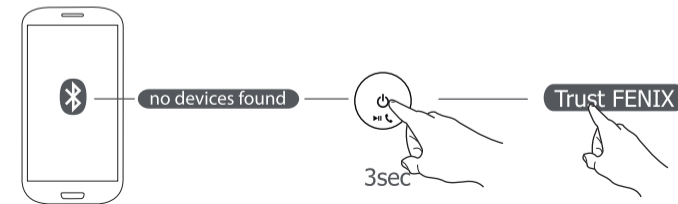

*not included

2. WIRELESS SETUP 1/2

- ①  1 sec. **On**
- ②  3 sec. **Pairing**
- ③  5 sec. **Off**

-  Pairing mode
-  Paired

3. WIRELESS SETUP 2/2

4. WIRELESS - PLAY MUSIC