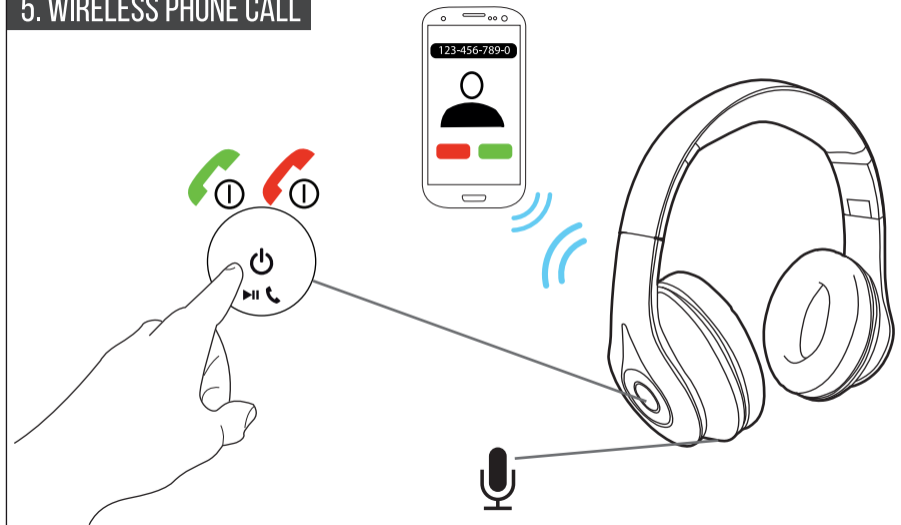

5. WIRELESS PHONE CALL

6. OTHER INPUTS

FAQ

Frequently asked questions

<http://www.trust.com/19708/faq>

Trust
URBAN

USER GUIDE
WIRELESS HEADSET

1. CHARGING

*not included

2. WIRELESS SETUP 1/2

- ①  1 sec. **On**
- ②  3 sec. **Pairing**
- ③  5 sec. **Off**

-  Pairing mode
-  Paired

3. WIRELESS SETUP 2/2

4. WIRELESS - PLAY MUSIC