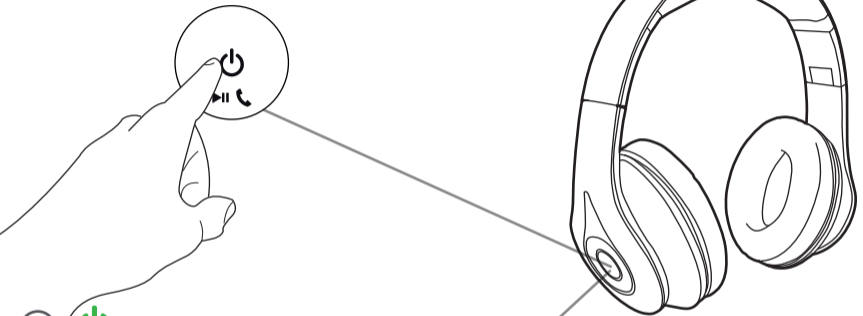

5. WIRELESS PHONE CALL

6. OTHER INPUTS

FAQ

Frequently asked questions

<http://www.trust.com/19708/faq>

Trust
URBAN

USER GUIDE
WIRELESS HEADSET

1. CHARGING

*not included

2. WIRELESS SETUP 1/2

- ①  1 sec. **On**
- ②  3 sec. **Pairing**
- ③  5 sec. **Off**

-  Pairing mode
-  Paired

3. WIRELESS SETUP 2/2

4. WIRELESS - PLAY MUSIC