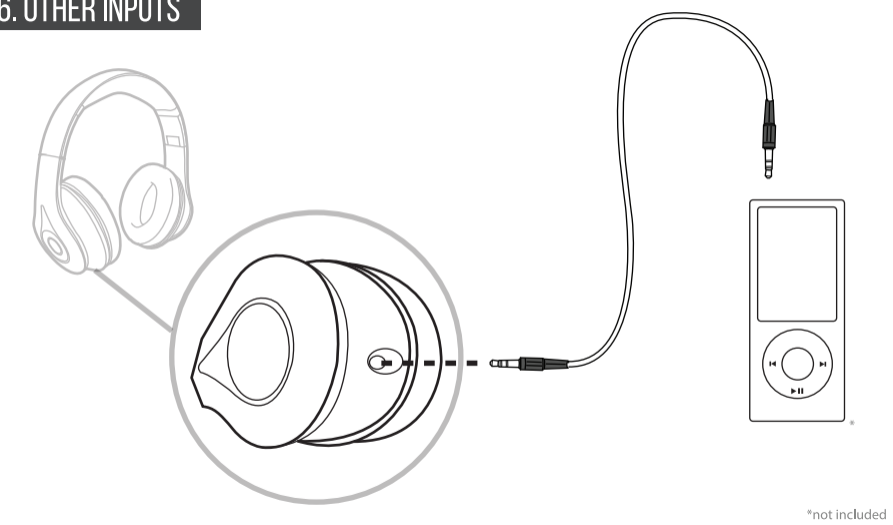

5. WIRELESS PHONE CALL

6. OTHER INPUTS

FAQ

Frequently asked questions

<http://www.trust.com/19708/faq>

Trust
URBAN

USER GUIDE
WIRELESS HEADSET

1. CHARGING

*not included

2. WIRELESS SETUP 1/2

- ①  1 sec. **On**
- ②  3 sec. **Pairing**
- ③  5 sec. **Off**

-  Pairing mode
-  Paired

3. WIRELESS SETUP 2/2

4. WIRELESS - PLAY MUSIC