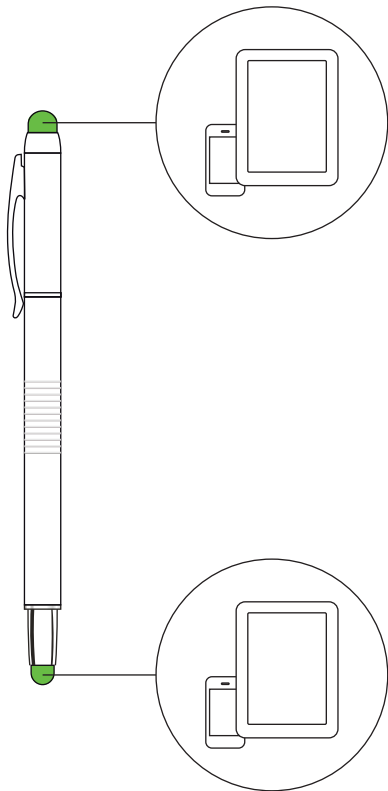

Frequently asked questions

www.trust.com/19333/faq

© 2013-02-08 Trust International B.V. All rights reserved.

Quick Installation Guide

3-in-1 Stylus & Ball Point Pen

1 2× stylus pen

2 ball point pen (Parker refill compatible)