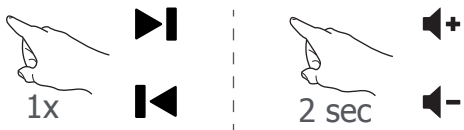

Quick Installation Guide

Galo Wireless Bluetooth Headset

2

?

A

B

5 sec

Trust HS-03