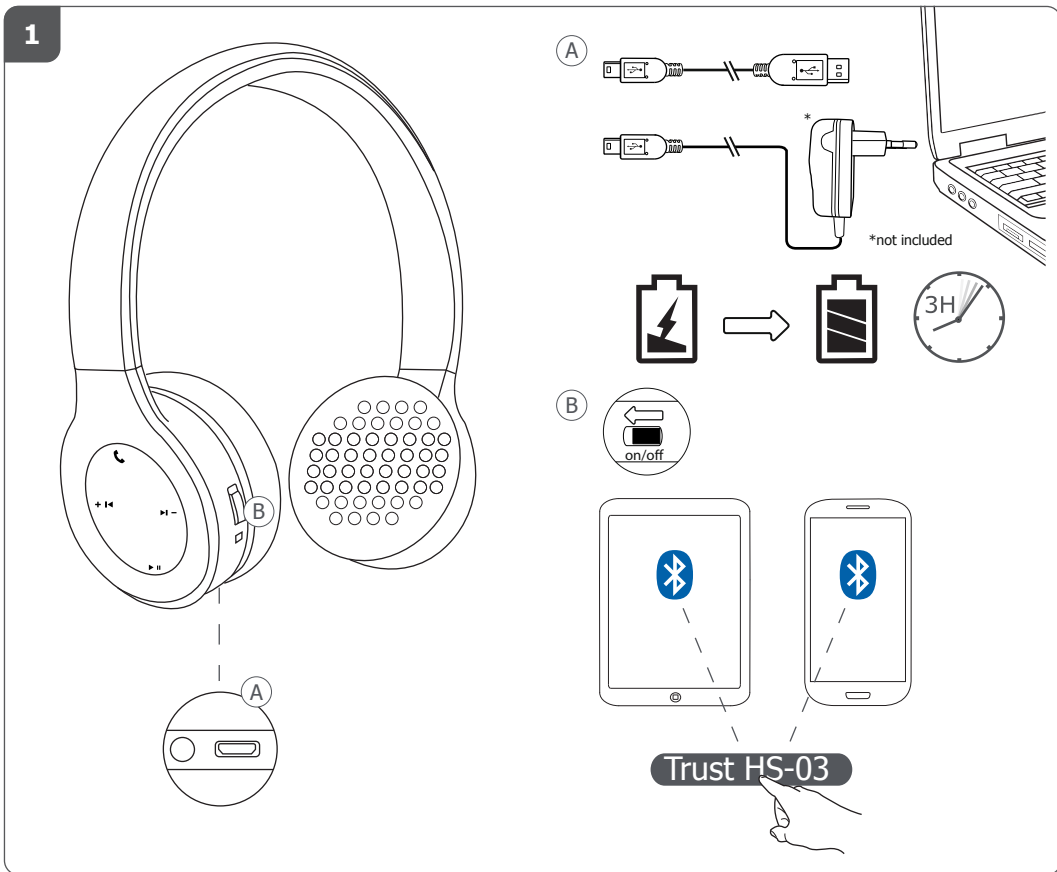

Quick Installation Guide

Galo Wireless Bluetooth Headset

2

?

A

B

5 sec

Trust HS-03