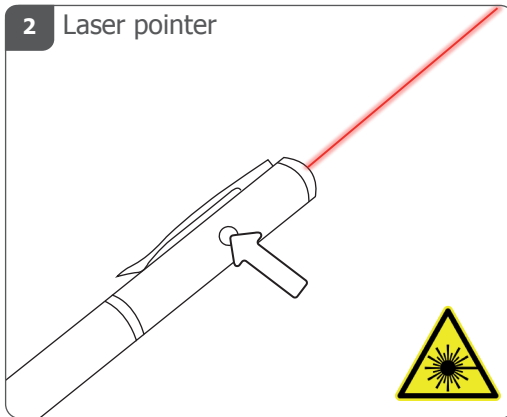

Frequently asked questions

www.trust.com/18721/faq

Quick Installation Guide

Stylus laser pen

1 Insert batteries (standard LR41)

2 Laser pointer

3 Stylus - ballpoint

4 Ball point refill (D1 standard refill)