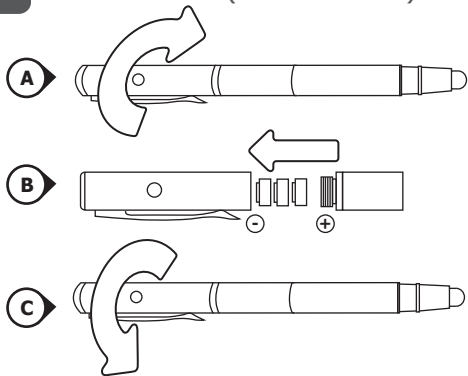

Frequently asked questions

www.trust.com/18721/faq

Quick Installation Guide

Stylus laser pen

1 Insert batteries (standard LR41)

2 Laser pointer

3 Stylus - ballpoint

4 Ball point refill (D1 standard refill)