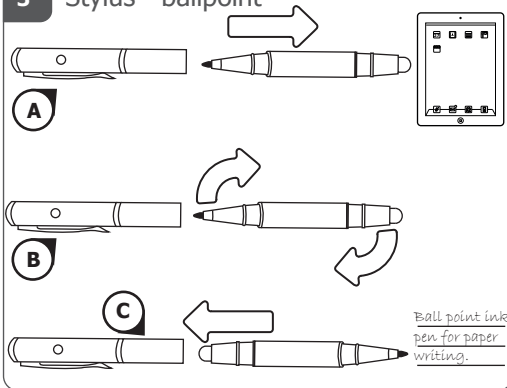

Frequently asked questions

www.trust.com/18721/faq

Quick Installation Guide

Stylus laser pen

1 Insert batteries (standard LR41)

2 Laser pointer

3 Stylus - ballpoint

4 Ball point refill (D1 standard refill)