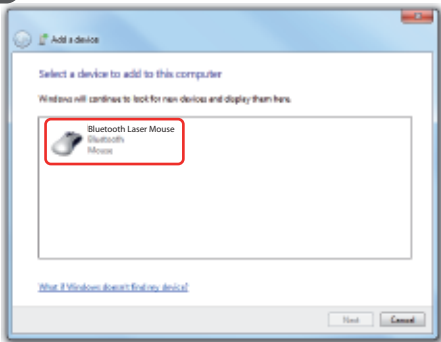

5

6

Frequently asked questions

www.trust.com/18483/faq

Quick Installation Guide

Celest Wireless Laser Mouse for ultrabooks