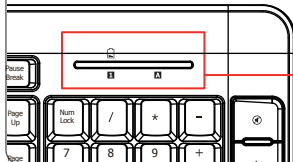

Quick Installation Guide

Tecla Wireless Keyboard & Mouse

i

- ● ● ● ● =  (Battery empty)
- = **1** (Num-lock on)
- = **1** (Num-lock off)

Frequently asked questions

www.trust.com/18040/faq

1

2