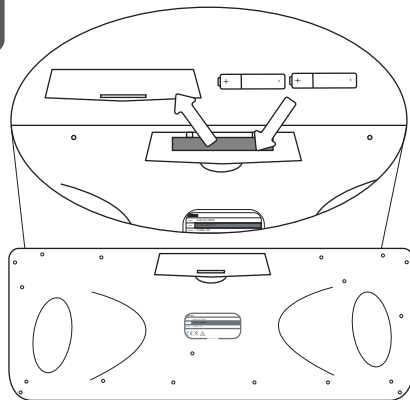

Quick Installation Guide

Tecla Wireless Keyboard & Mouse

i

- ● ● ● ● =  (Battery empty)
- = **1** (Num-lock on)
- = **1** (Num-lock off)

Frequently asked questions

www.trust.com/18040/faq

1

2