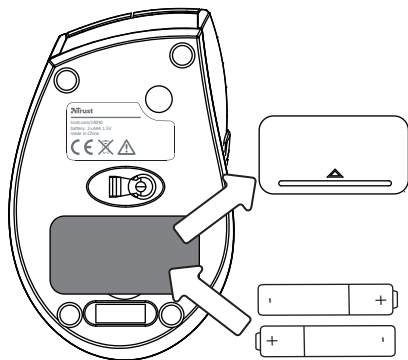

Quick Installation Guide

Tecla Wireless Keyboard & Mouse

i

- ● ● ● ● =  (Battery empty)
- = **1** (Num-lock on)
- = **1** (Num-lock off)

Frequently asked questions

www.trust.com/18040/faq

1

2