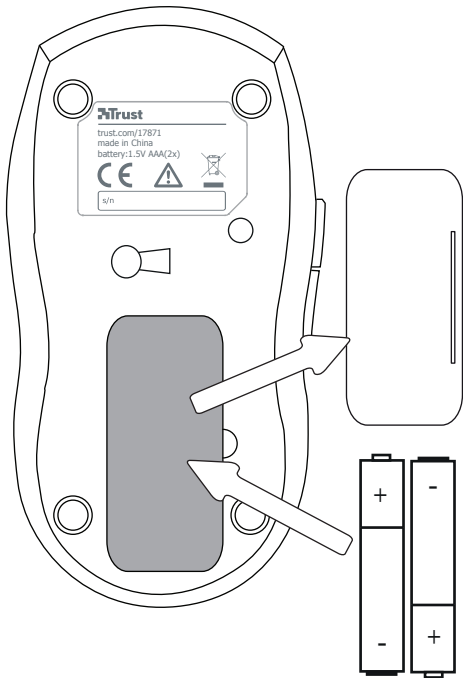

Quick Installation Guide

Silhouette Wireless Deskset

17871

1

2

3

Your device is ready to use
Device driver software installed successfully.

9:48
22-7-2011