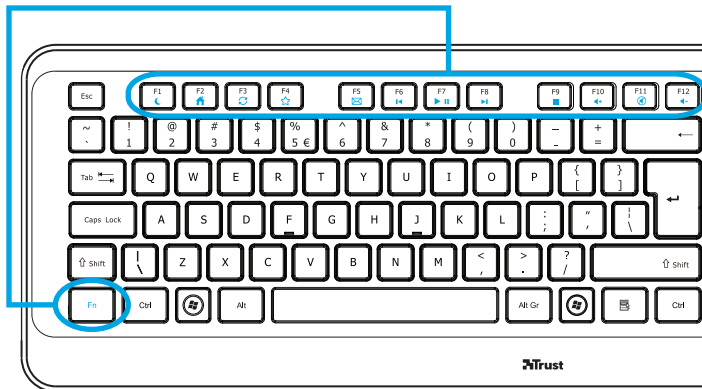

?

FAQ → trust.com/17871/faq