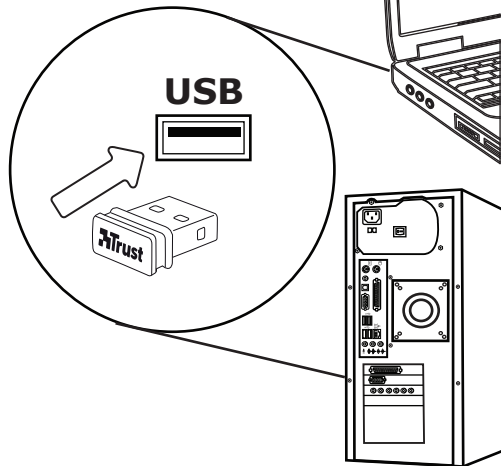

Quick Installation Guide

Silhouette Wireless Deskset

17871

1

2

3

Your device is ready to use
Device driver software installed successfully.

9:48
22-7-2011