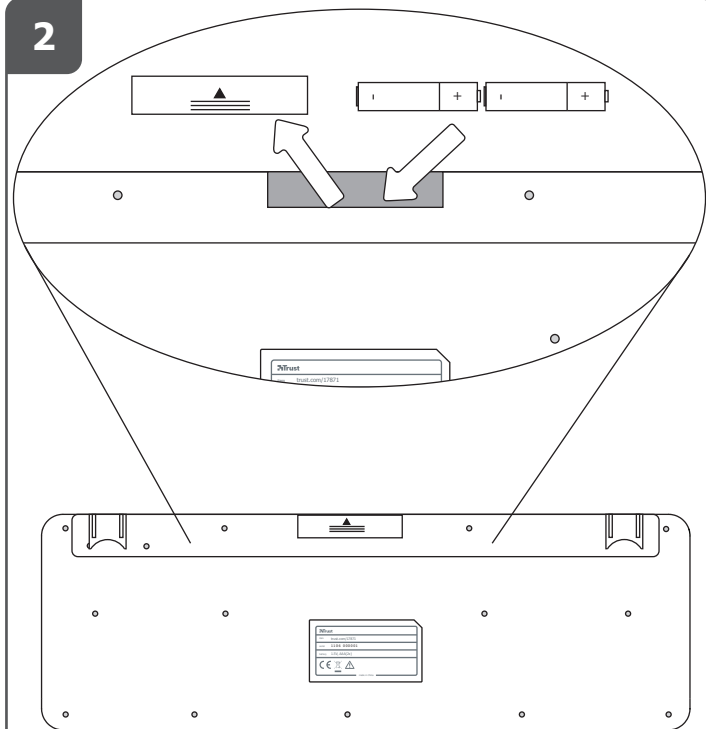

Quick Installation Guide

Silhouette Wireless Deskset

17871

1

2

3

Your device is ready to use
Device driver software installed successfully.

9:48
22-7-2011