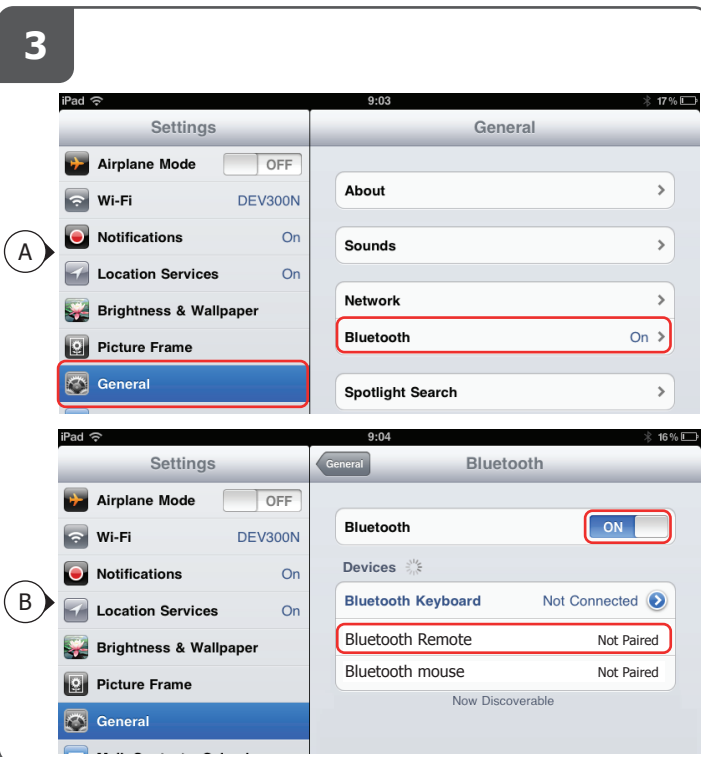

Quick Installation Guide

Remote for iPad

17804

? **FAQ** → trust.com/17804/faq