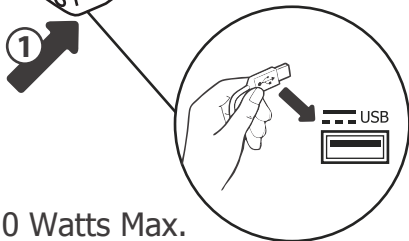

## Quick Installation Guide

USB Power Adapter  
for Galaxy Tab

17754

1

2

10 Watts Max.

?

FAQ