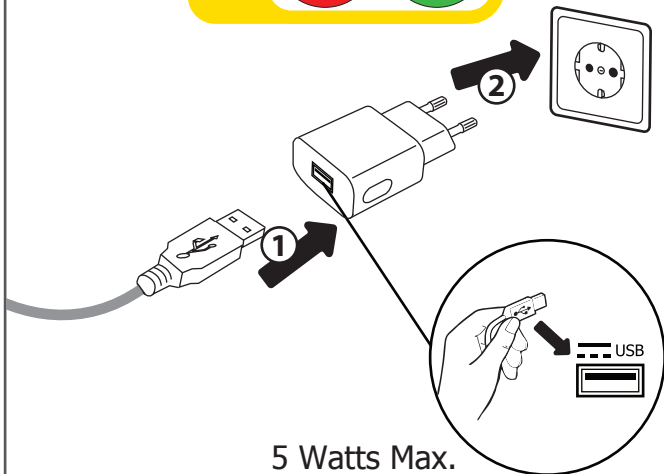

Quick Installation Guide

Travel USB Wall Charger

17733

2

5 Watts Max.

?

FAQ

trust.com/17733/faq