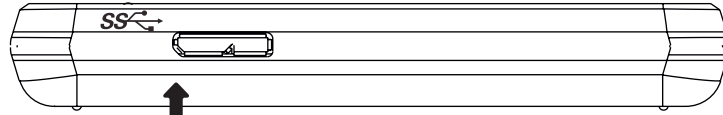

Quick Installation Guide

SUPERSPEED USB 3.0 ALL-IN-1 CARDREADER 17596

1

2

3

microSD/M2

SD/MMC

XD