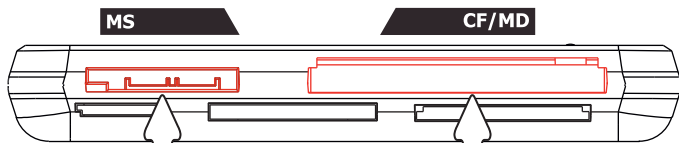

Quick Installation Guide

SUPERSPEED USB 3.0 ALL-IN-1 CARDREADER 17596

1

2

3

microSD/M2

SD/MMC

XD