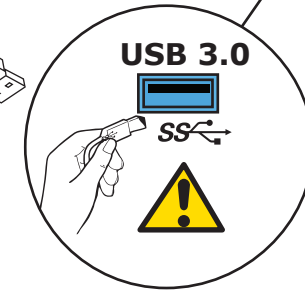

Quick Installation Guide

SUPERSPEED USB 3.0 ALL-IN-1 CARDREADER 17596

1

2

3

microSD/M2

SD/MMC

XD