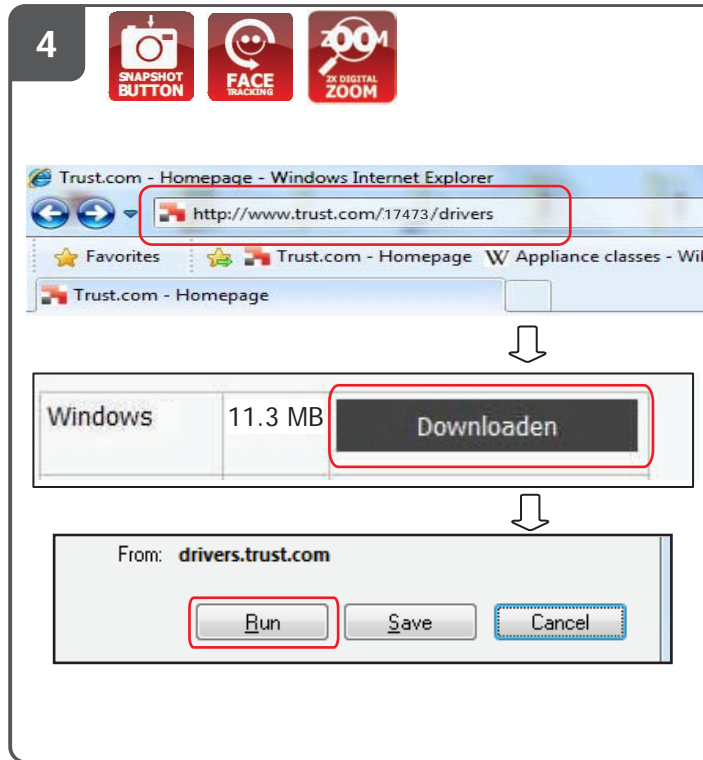

Quick Installation Guide

PRIMO CHATPACK

17473