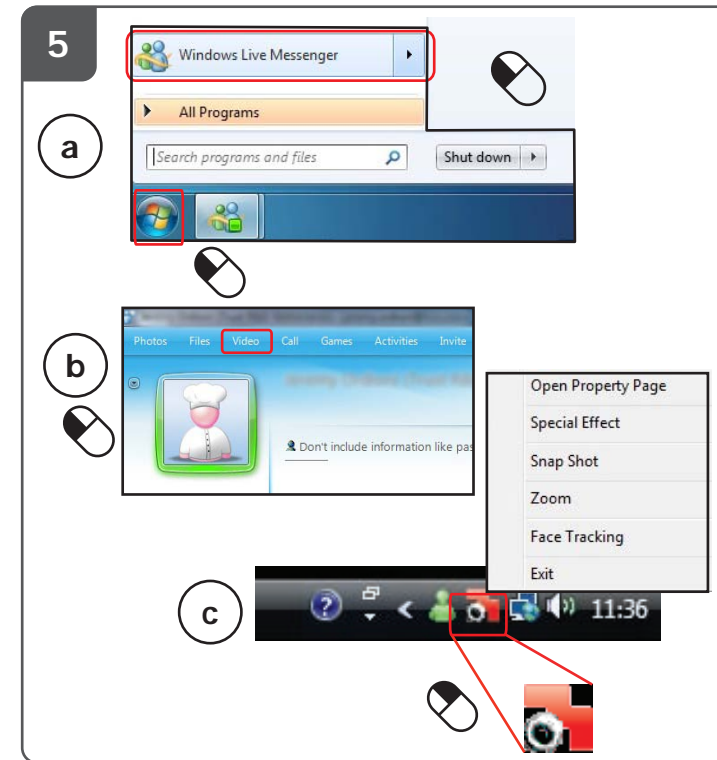

Quick Installation Guide

PRIMO CHATPACK

17473

SNAPSHOT BUTTON

- 3648x2736
- 3200x2400
- 2560x2048
- 2304x1728
- 2048x1536
- 1600x1200
- 1280x1024
- 1280x960
- 1024x768
- 800x600
- 640x480
- 352x288
- 320x240
- 176x144
- 160x120

- Open Property Page
- Special Effect
- Snapshot**
- Zoom
- Face Tracking
- Exit

- No Effect
- Aged Photo
- Canvas
- Emboss
- Neon Light
- Invert
- Motion
- Spread
- Shear
- Monitor
- Ellipse
- Alien Map
- Glass Title
- Wind
- Magic Mirror
- Mosaic
- TV Effect
- Post Card
- Flower
- Jungle
- Television
- Magazine
- Computer
- Aim**
- Paper
- Snow
- Magnifier

- Open Property Page
- Special Effect**
- Snapshot
- Zoom
- Face Tracking
- Exit

2X DIGITAL ZOOM

- Open Property Page
- Special Effect
- Snapshot
- Zoom**
- Face Tracking
- Exit

FACE TRACKING

- Open Property Page
- Special Effect
- Snapshot
- Zoom
- Enable**
- Face Tracking
- Exit