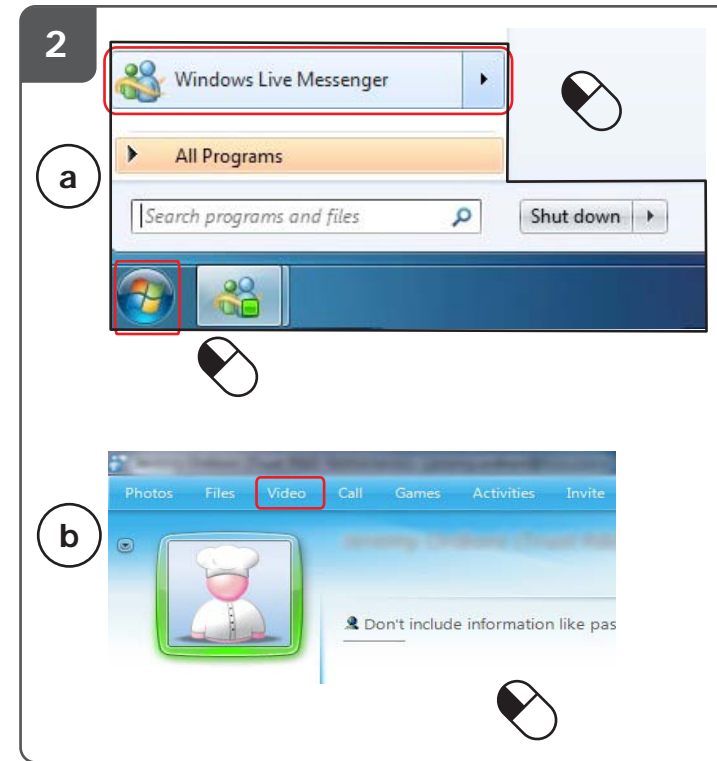

Quick Installation Guide

PRIMO CHATPACK

17473

SNAPSHOT BUTTON

- 3648x2736
- 3200x2400
- 2560x2048
- 2304x1728
- 2048x1536
- 1600x1200
- 1280x1024
- 1280x960
- 1024x768
- 800x600
- 640x480
- 352x288
- 320x240
- 176x144
- 160x120

- Open Property Page
- Special Effect
- Snapshot**
- Zoom
- Face Tracking
- Exit

- No Effect
- Aged Photo
- Canvas
- Emboss
- Neon Light
- Invert
- Motion
- Spread
- Shear
- Monitor
- Ellipse
- Alien Map
- Glass Title
- Wind
- Magic Mirror
- Mosaic
- TV Effect
- Post Card
- Flower
- Jungle
- Television
- Magazine
- Computer
- Aim**
- Paper
- Snow
- Magnifier