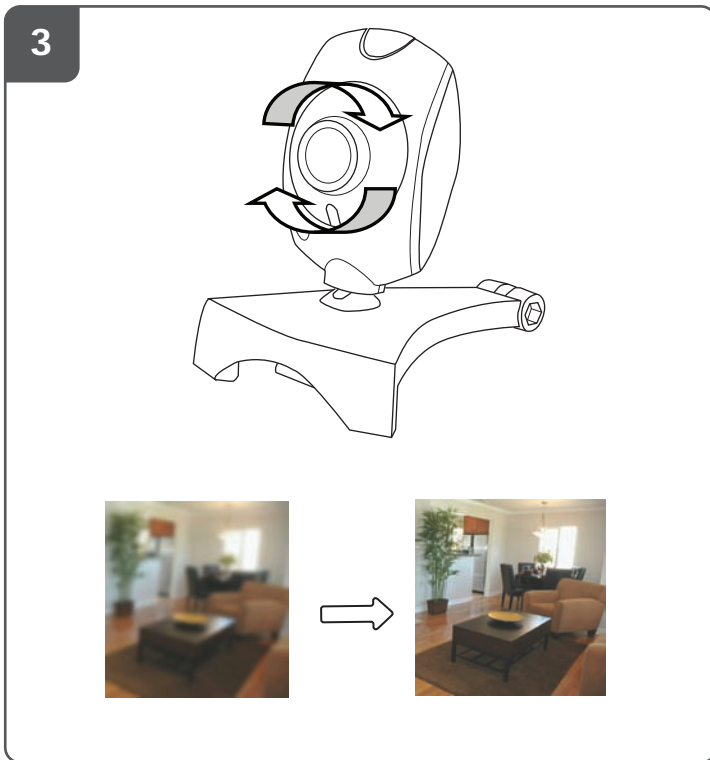

Quick Installation Guide

PRIMO CHATPACK

17473

SNAPSHOT BUTTON

- 3648x2736
- 3200x2400
- 2560x2048
- 2304x1728
- 2048x1536
- 1600x1200
- 1280x1024
- 1280x960
- 1024x768
- 800x600
- 640x480
- 352x288
- 320x240
- 176x144
- 160x120

- Open Property Page
- Special Effect
- Snapshot**
- Zoom
- Face Tracking
- Exit

- No Effect
- Aged Photo
- Canvas
- Emboss
- Neon Light
- Invert
- Motion
- Spread
- Shear
- Monitor
- Ellipse
- Alien Map
- Glass Title
- Wind
- Magic Mirror
- Mosaic
- TV Effect
- Post Card
- Flower
- Jungle
- Television
- Magazine
- Computer
- Aim**
- Paper
- Snow
- Magnifier