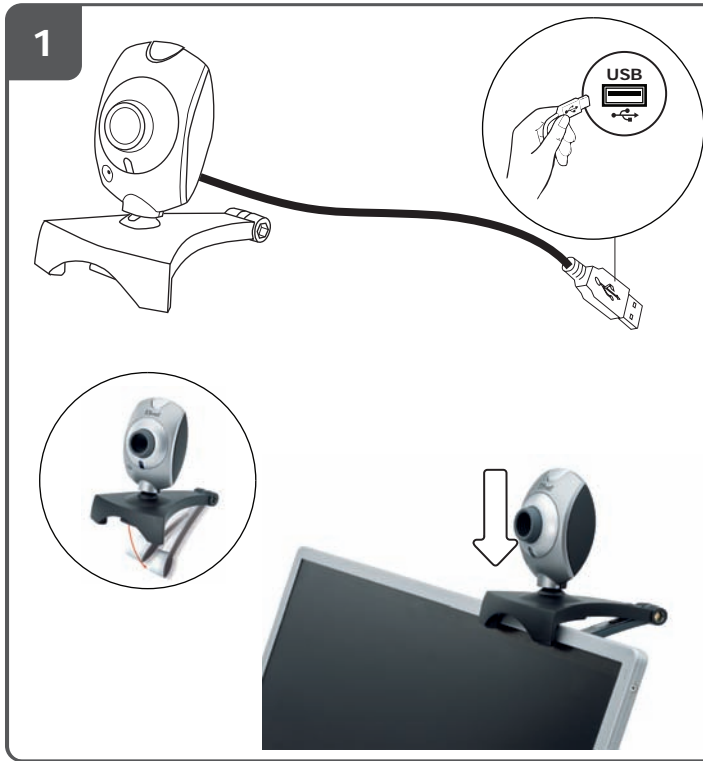

Quick Installation Guide

PRIMO CHATPACK

17473

SNAPSHOT BUTTON

- 3648x2736
- 3200x2400
- 2560x2048
- 2304x1728
- 2048x1536
- 1600x1200
- 1280x1024
- 1280x960
- 1024x768
- 800x600
- 640x480
- 352x288
- 320x240
- 176x144
- 160x120

- Open Property Page
- Special Effect
- Snapshot**
- Zoom
- Face Tracking
- Exit

- No Effect
- Aged Photo
- Canvas
- Emboss
- Neon Light
- Invert
- Motion
- Spread
- Shear
- Monitor
- Ellipse
- Alien Map
- Glass Title
- Wind
- Magic Mirror
- Mosaic
- TV Effect
- Post Card
- Flower
- Jungle
- Television
- Magazine
- Computer
- Aim**
- Paper
- Snow
- Magnifier