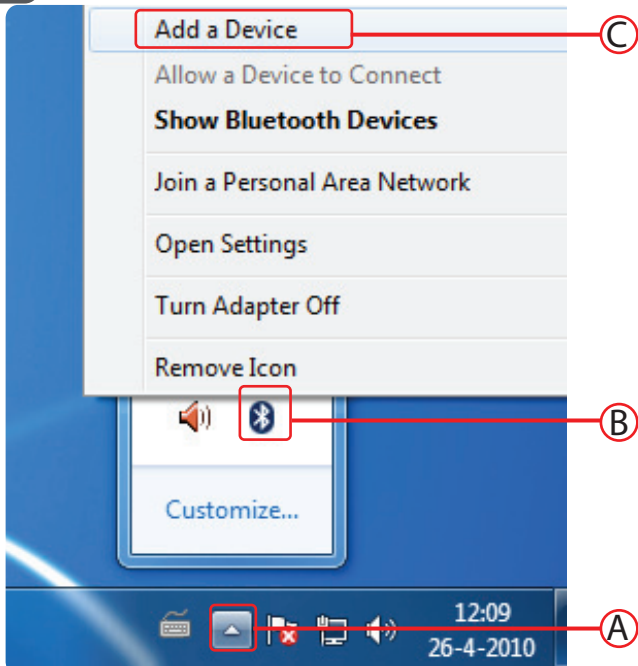

Quick Installation Guide

BlueTooth 3.0

17124

1

www.trust.com/17124/drivers

2

3

Windows 7