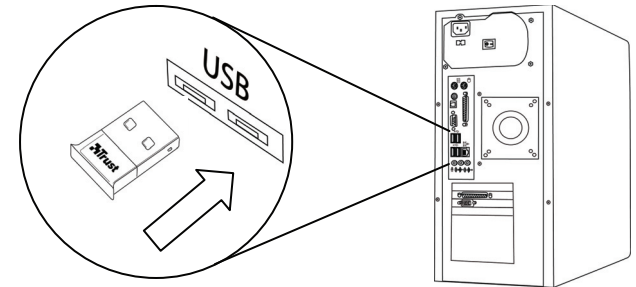

Quick Installation Guide

BlueTooth 3.0

17124

1

www.trust.com/17124/drivers

2

3

Windows 7