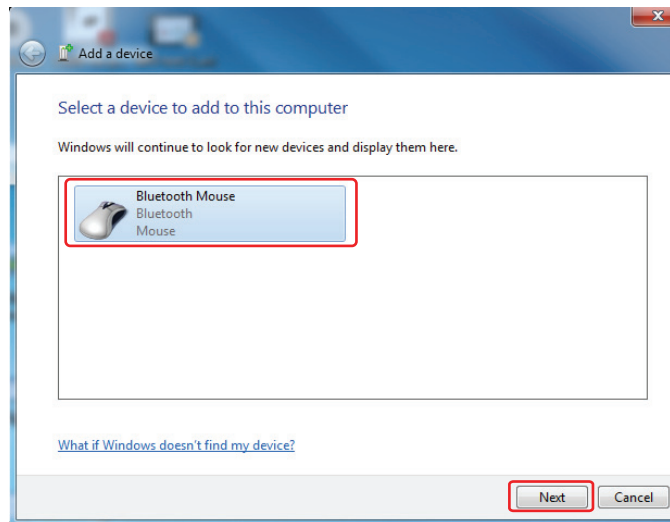

Quick Installation Guide

BlueTooth 3.0

17124

1

www.trust.com/17124/drivers

2

3

Windows 7

4

5