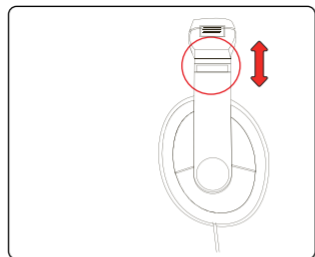

Trust

USB Headset

Quick Installation Guide

1. Setup

2. Installation

3. Installation - Windows 10/8/7

Windows 8 Start here

Windows 10/8/7