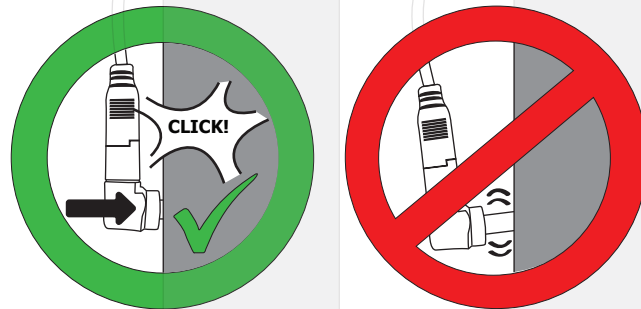

Quick Installation Guide

70W Power Adapter

1

2

Set Voltage before use

3

<http://www.trust.com/16933/compatibility>

4