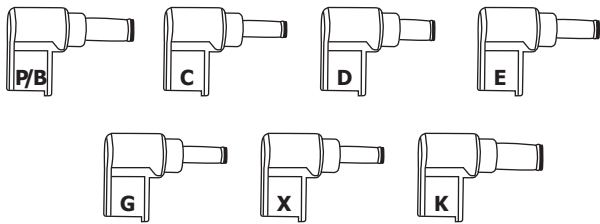

Quick Installation Guide

70W Power Adapter

1

2

Set Voltage before use

3

<http://www.trust.com/16933/compatibility>

4