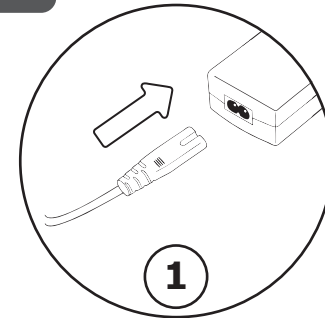

Quick Installation Guide

70W Power Adapter

1

2

Set Voltage before use

3

<http://www.trust.com/16933/compatibility>

4

70 Watts Max.

5

?

FAQ

trust.com/16933/faq