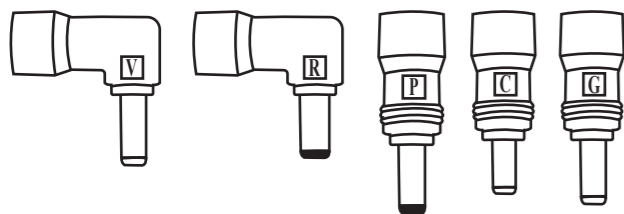

Quick Installation Guide

45W Netbook Power Adapter - Car

16893

1

2

3

5x

<http://www.trust.com/16893/compatibility>