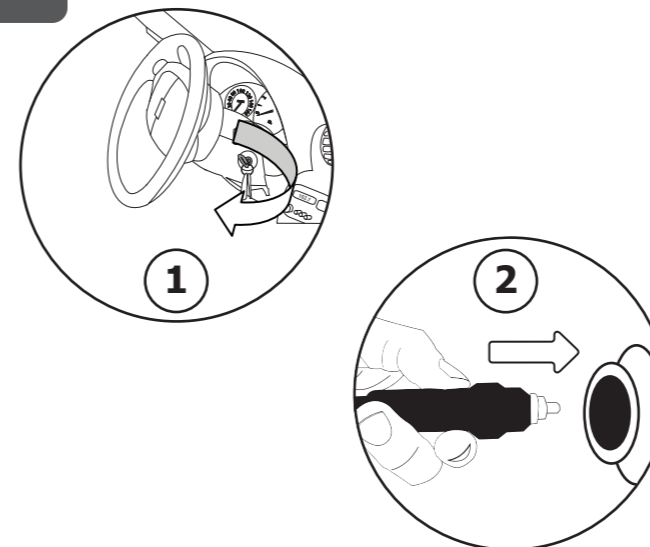

45 Watts Max.

5