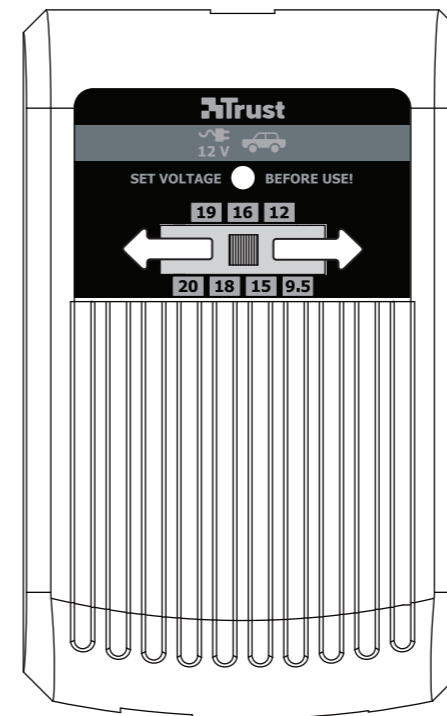

Quick Installation Guide

45W Netbook Power Adapter - Car

16893

1

2

3

5x

<http://www.trust.com/16893/compatibility>

4

45 Watts Max.

5

?

FAQ → trust.com/16893/faq

20100113R1 © Trust International B.V.