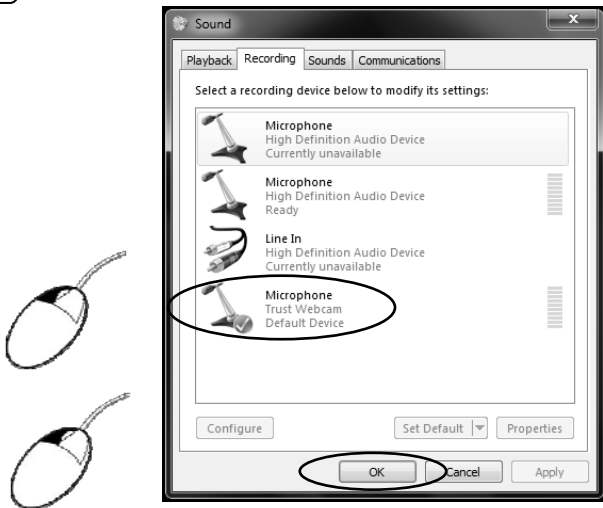

Install and video-chat

1

2

3

4

5

6

HD
720p