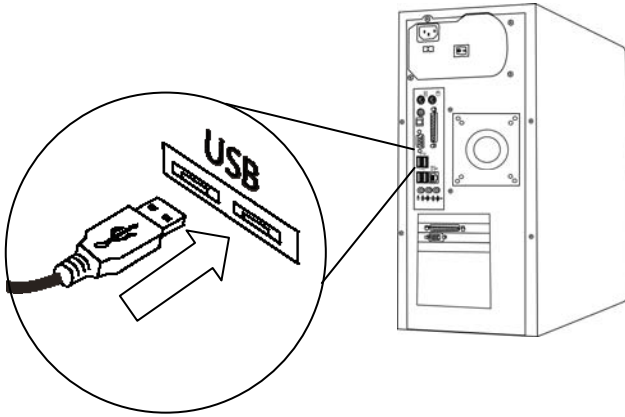

Install and video-chat

1