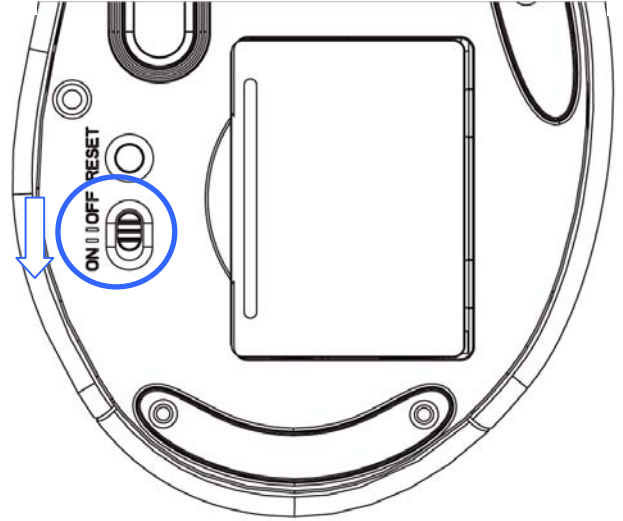

Full-size Wireless Mouse

1

2

3

4

5

6

2 x

7

8

800 / 1600 DPI

9

www.trust.com/16441/faq