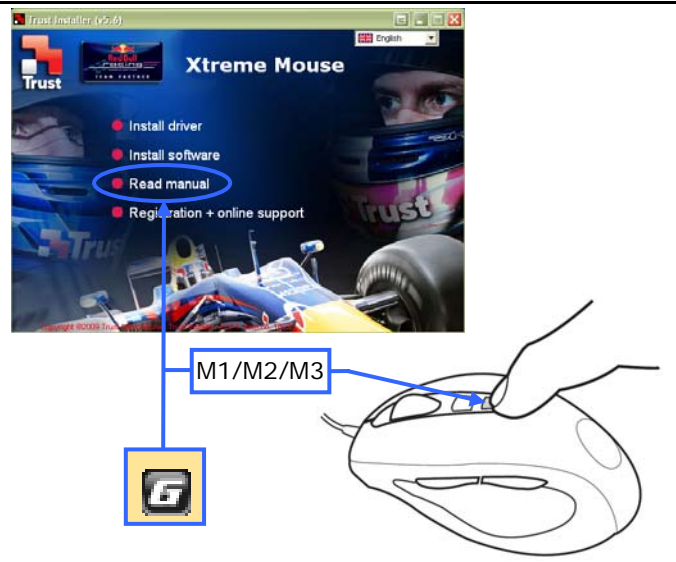

Xtreme Mouse

1

2

3

4

2 x

5

6

800 / 1600 DPI

7

8

www.trust.com/16233/faq