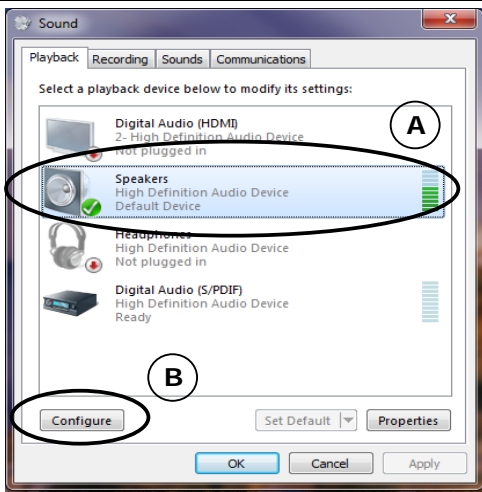

## SOUNDFORCE PRESTO 5.1

3 Centerspeaker

4

5

6