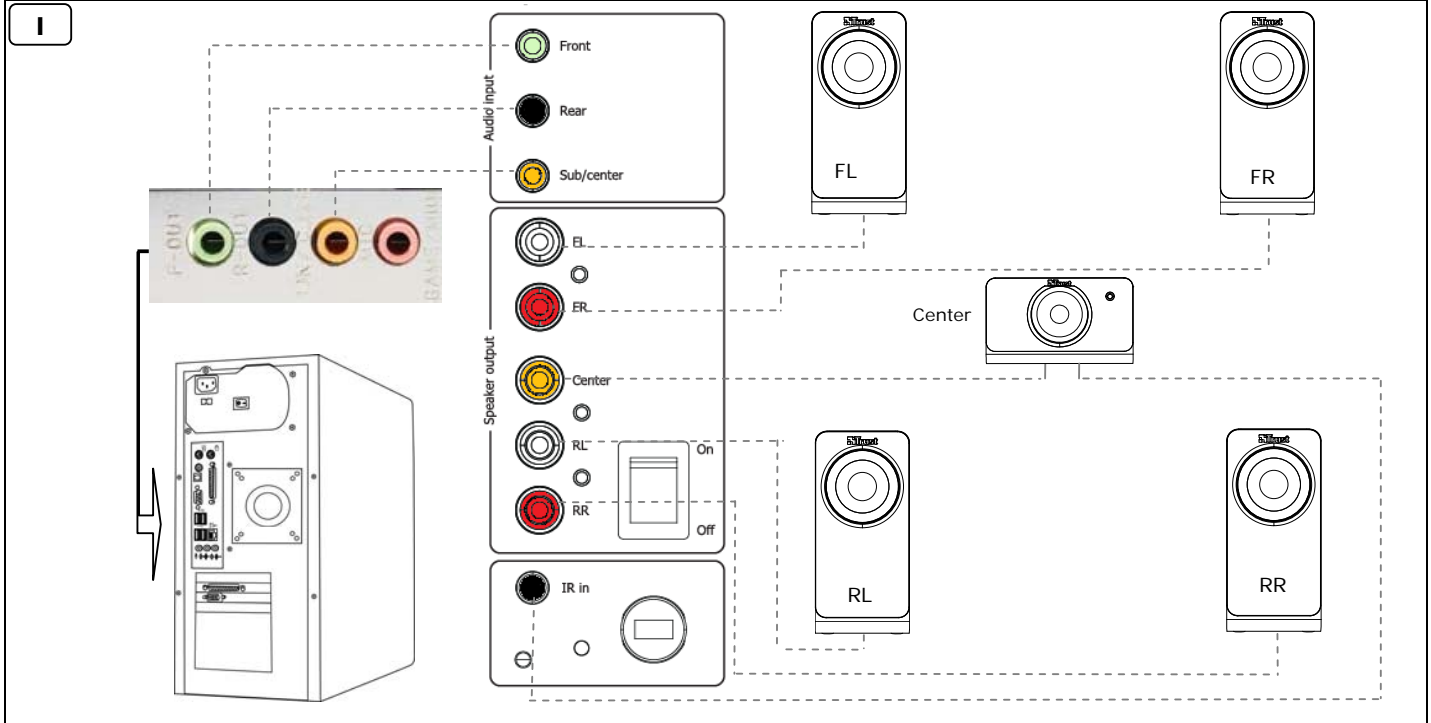

## SOUNDFORCE PRESTO 5.1

3 Centerspeaker

4

5

6