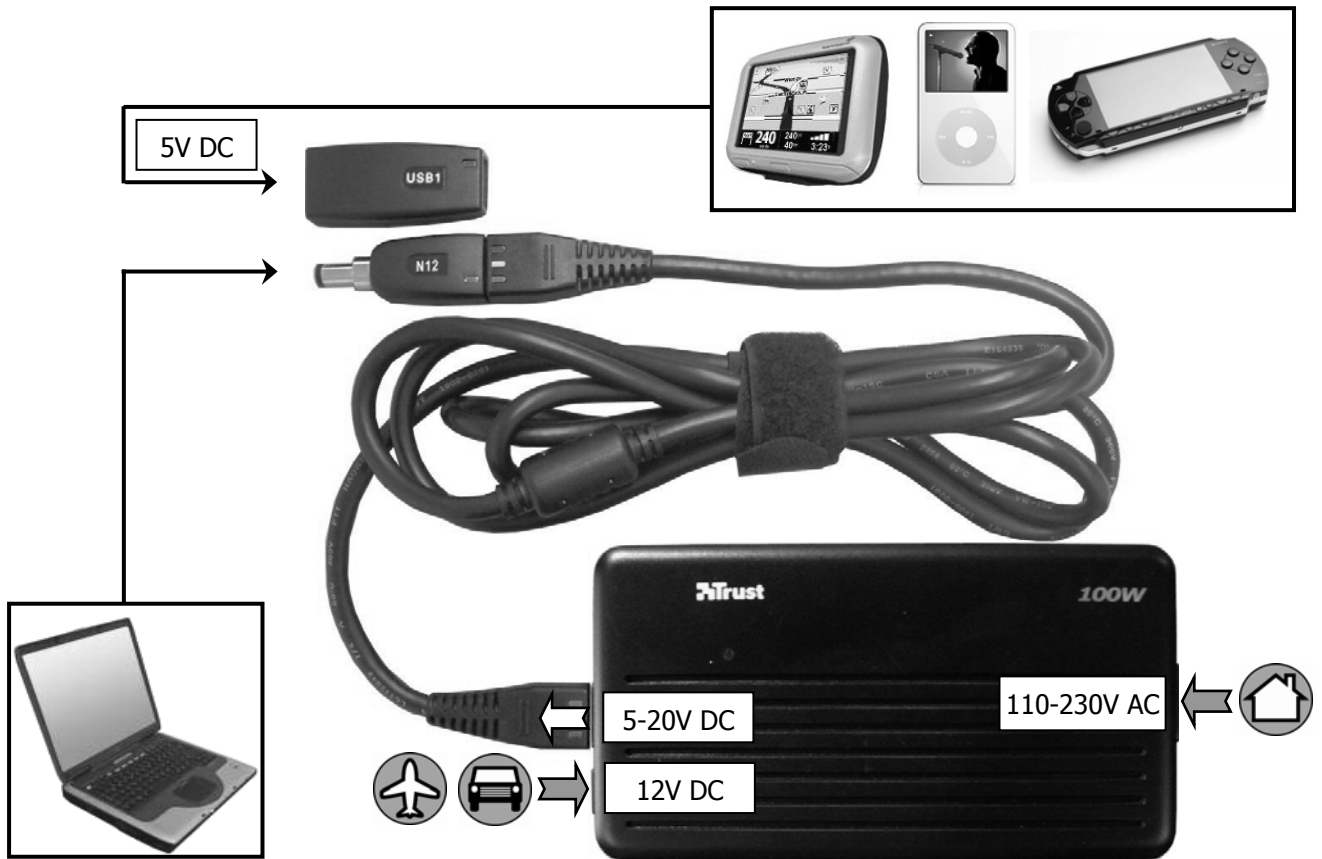

100W Multi Function Slimline Power Adapter

1A

110-240V AC

1B

12V DC

1C

12V DC

2

CE	
DECLARATION OF CONFORMITY	
We, the manufacturer / importer, Trust International B.V. Laan van Barcelone 600 3317 DD Dordrecht The Netherlands	
Declares that the product	
Kind of product :	AC-DC Power Adapter
Type designation:	100W Multi Function Slimline Power Adapter
Item no. :	15941
is compliant with the essential requirements and other relevant provisions of the following directives: Electromagnetic Compatibility Directive (2004/108/EC) Low-Voltage Directive (2006/95/EC)	
The products is compatible with the following norms / standards: EN 60950-1 (2001 + A11) EN 61204-2 (2000) EN 60884-1 (2002)	
Manufacturer/Authorised representative	
B. Schrijvers, M.Sc. Dordrecht, 2008-01-21	