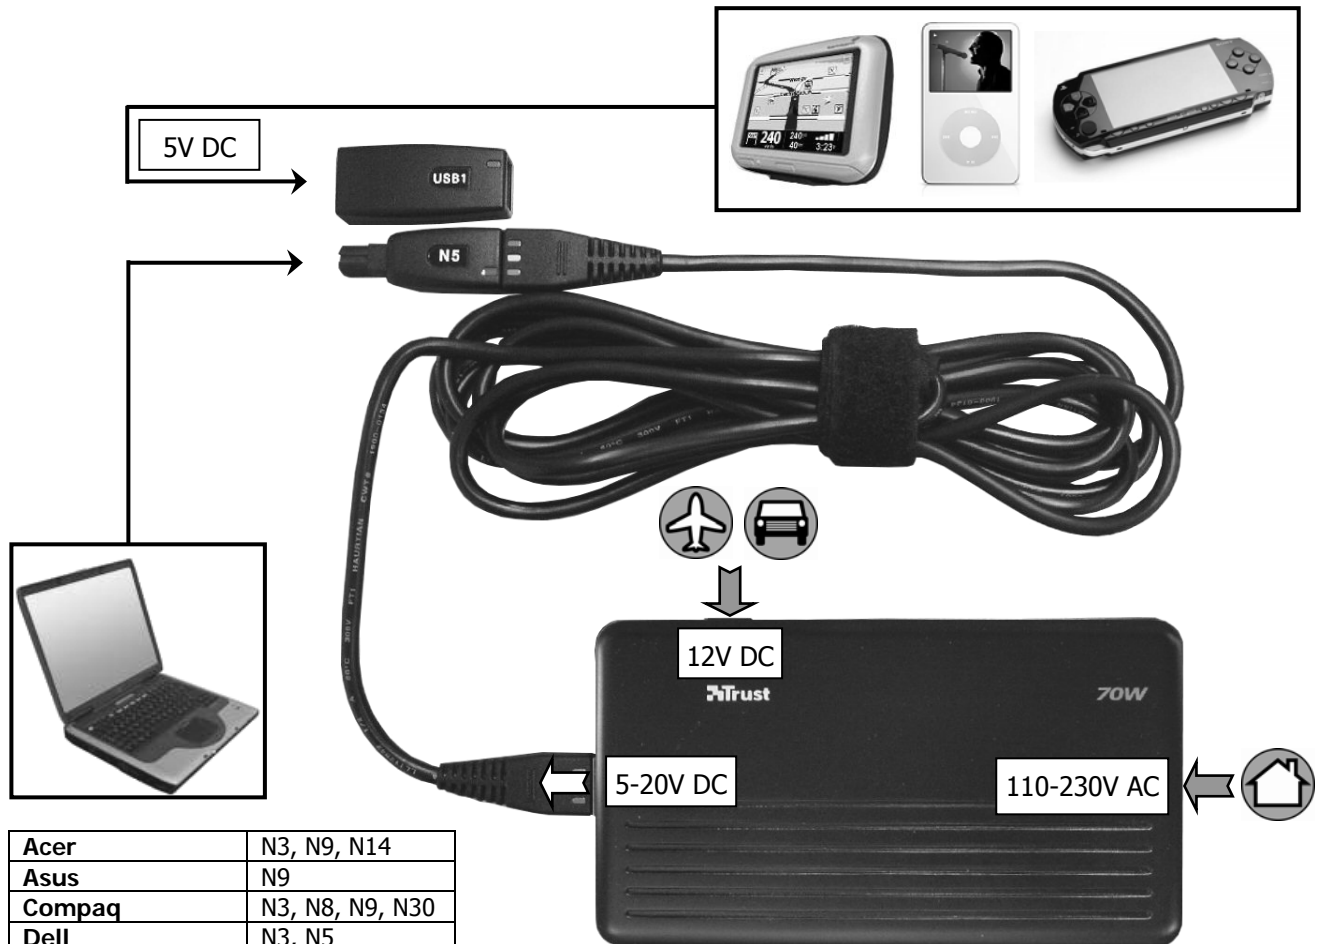

Acer	N3, N9, N14
Asus	N9
Compaq	N3, N8, N9, N30
Dell	N3, N5
Fujitsu, Gateway	N3
Hewlett-Packard	N3, N8, N9
IBM	N2
IBM/Lenovo	N29
Samsung	N12
Sony	N4, N15, N27
Toshiba	N1, N3, N5