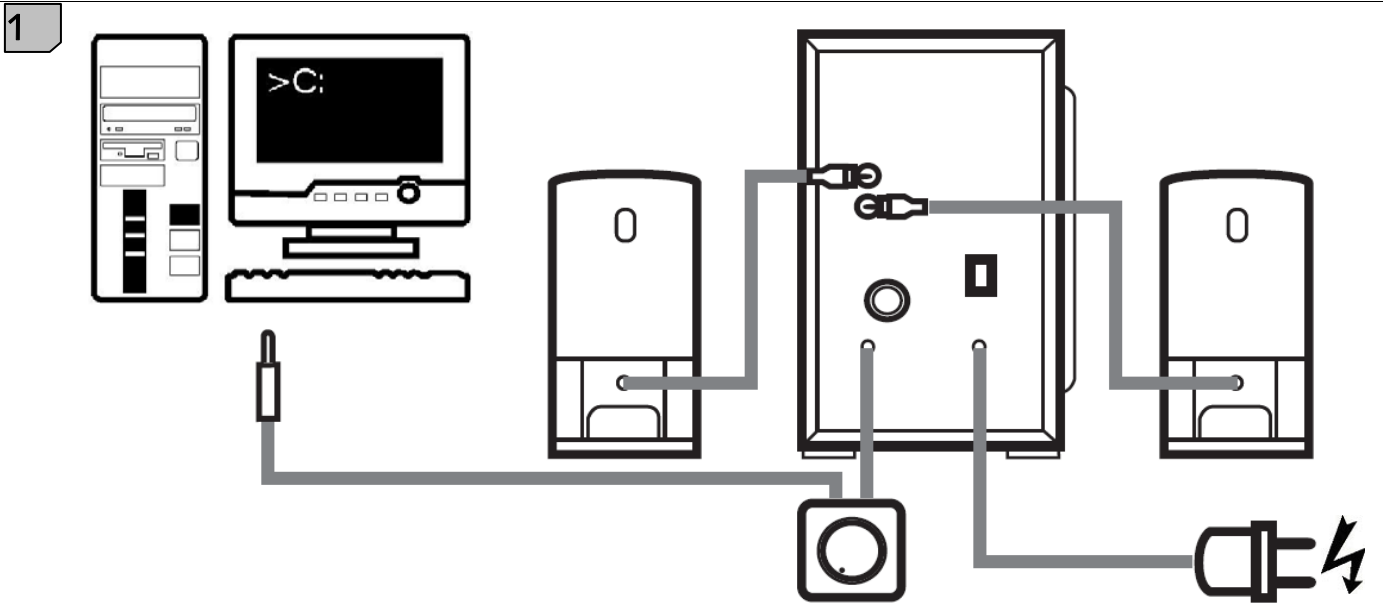

# SoundForce 2.1 Pro

6

7

**DECLARATION OF CONFORMITY**

We, the manufacturer / importer,  
 Trust International B.V.  
 Laan van Barcelona 600  
 3317 DD Dordrecht  
 The Netherlands

Declares that the product  
 Kind of product : Active Speaker Set  
 Type designation: SoundForce 2.1 Pro  
 Item no. : 15933-15934