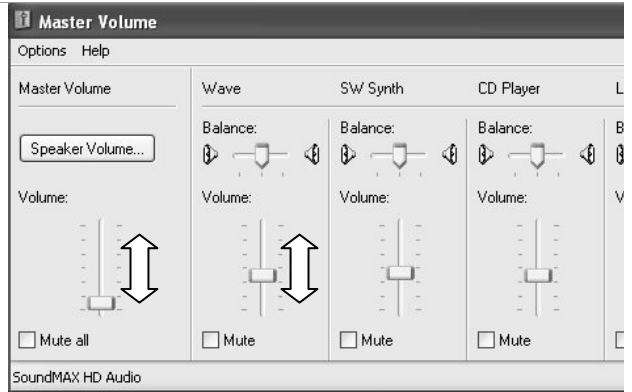

# SoundForce 2.1 Pro

6

7

**DECLARATION OF CONFORMITY**

We, the manufacturer / importer,  
 Trust International B.V.  
 Laan van Barcelona 600  
 3317 DD Dordrecht  
 The Netherlands

Declares that the product  
 Kind of product : Active Speaker Set  
 Type designation: SoundForce 2.1 Pro  
 Item no. : 15933-15934