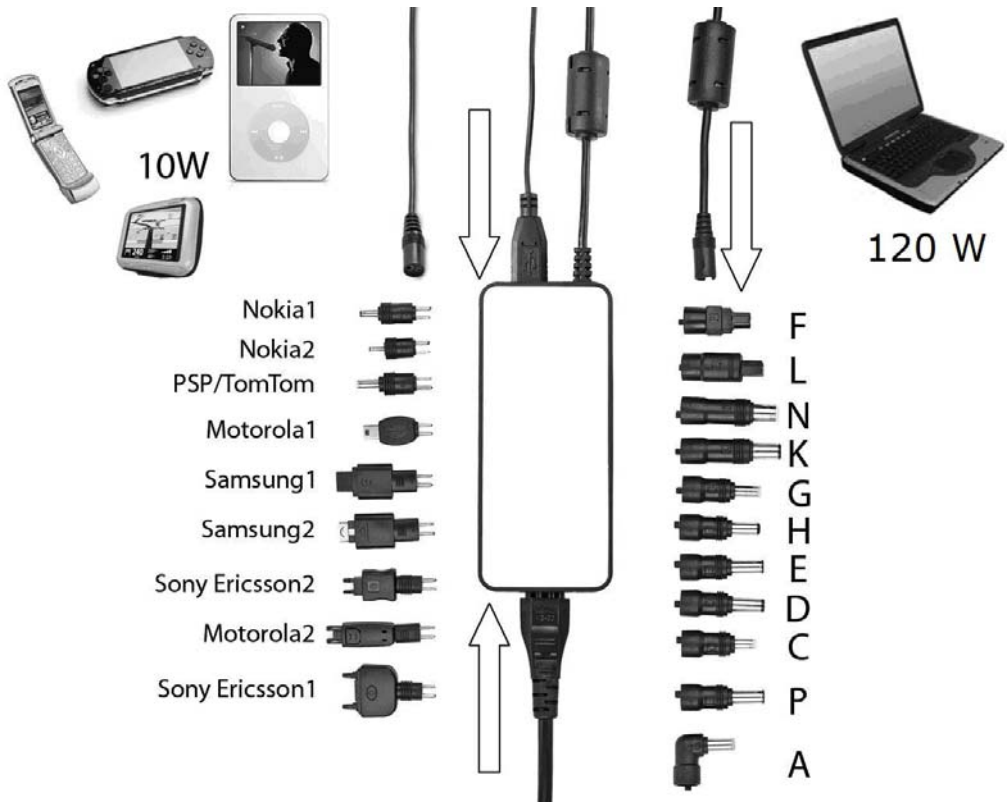

Trust

User's Guide

Item: 15820 – 15821
16423

130W Notebook Power Adapter

1

2

3

Acer	A – P – H
Asus	P
Compaq	C - K
Dell	E – K – F
Fujitsu	P
Hewlett Packard	C
IBM/Lenovo	N
Samsung	G
Sony	E
Toshiba	D – L