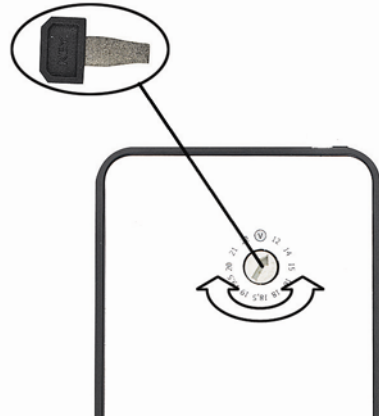

Trust

User's Guide

Item: 15820 – 15821
16423

130W Notebook Power Adapter

1

2

3

Acer	A – P – H
Asus	P
Compaq	C - K
Dell	E – K – F
Fujitsu	P
Hewlett Packard	C
IBM/Lenovo	N
Samsung	G
Sony	E
Toshiba	D – L