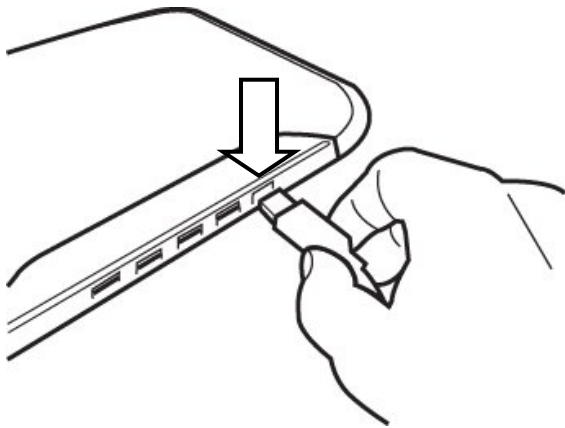

Trust

User's Guide

Item: 15705

HU-4780 Illuminated USB2 Hub & Mouse Pad

1

2

3

4